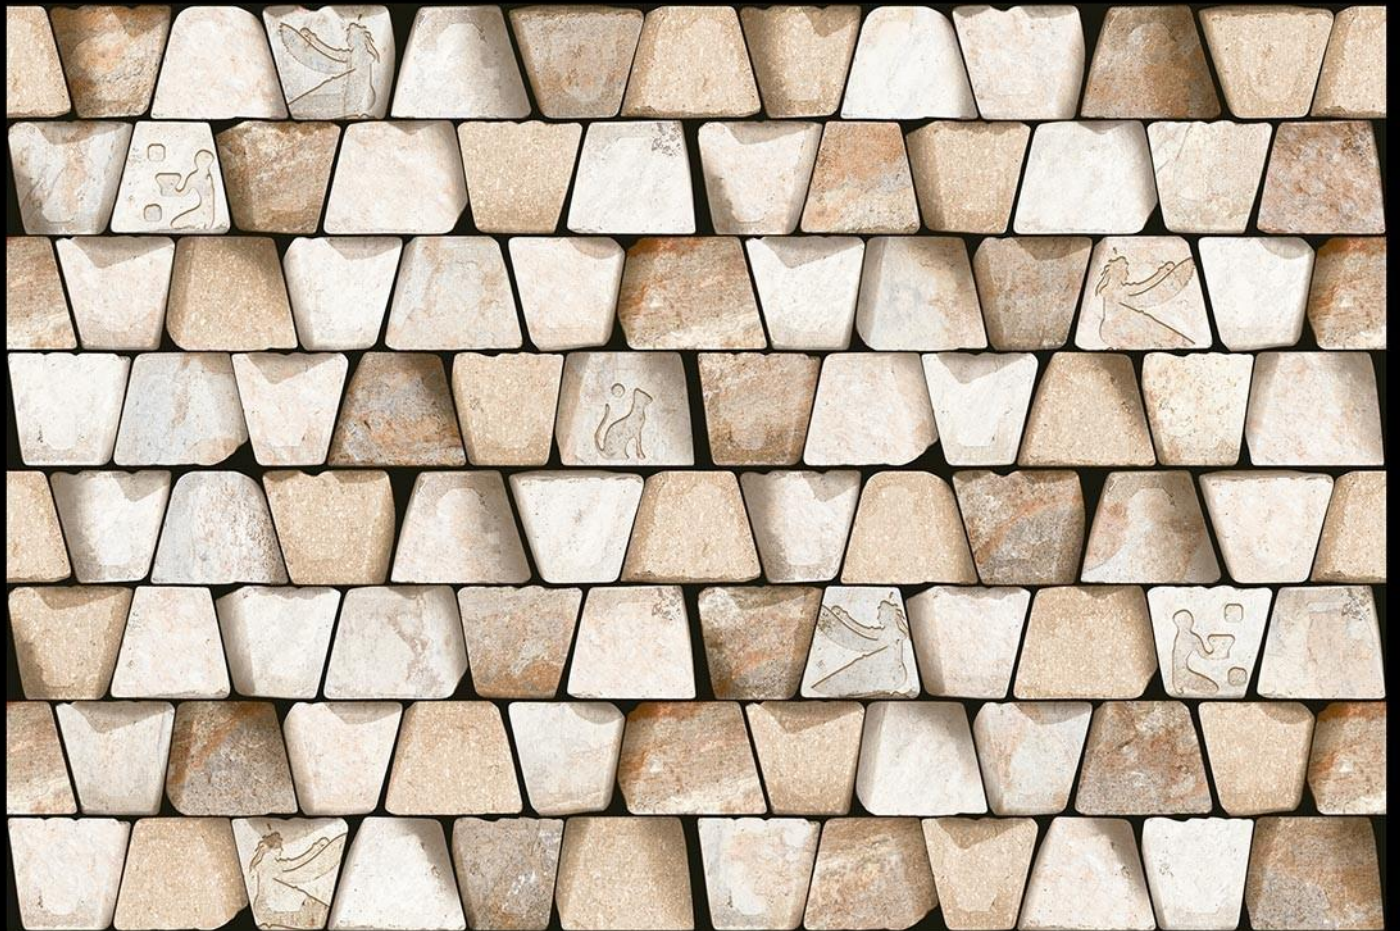

264

Matching Floor Available in 300 x 300 mm

100%  
WATER  
PROOF

Applications

DIGITAL  
WALL TILES

MATT  
FINISH

SANVT  
CERAMIK

265