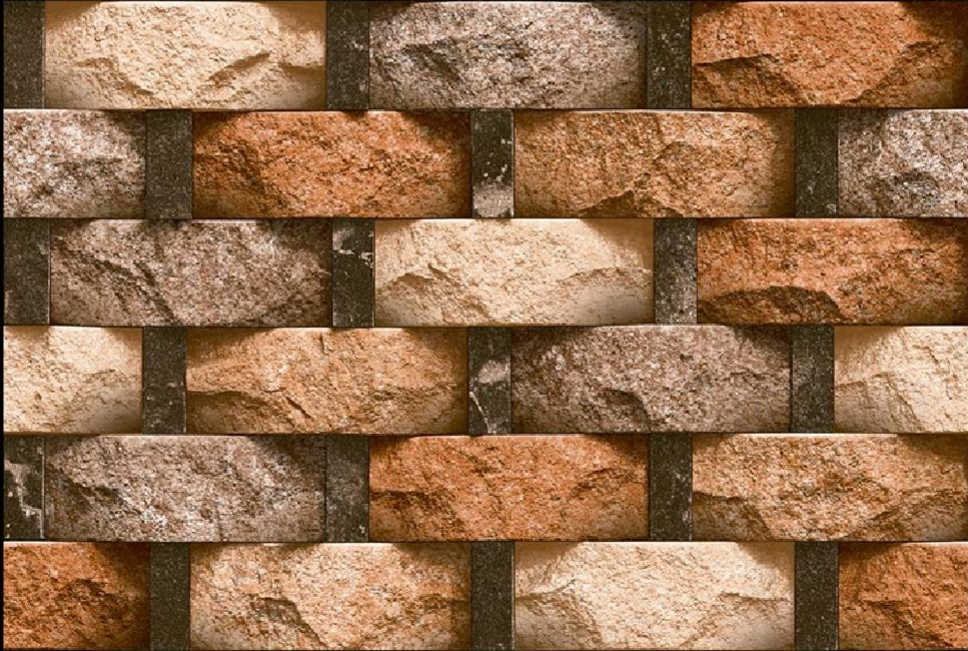

156

Matching Floor Available in 300 x 300 mm

100%  
WATER  
PROOF

Applications

DIGITAL  
WALL TILES

MATT  
FINISH

SANVT  
CERAMIK

165