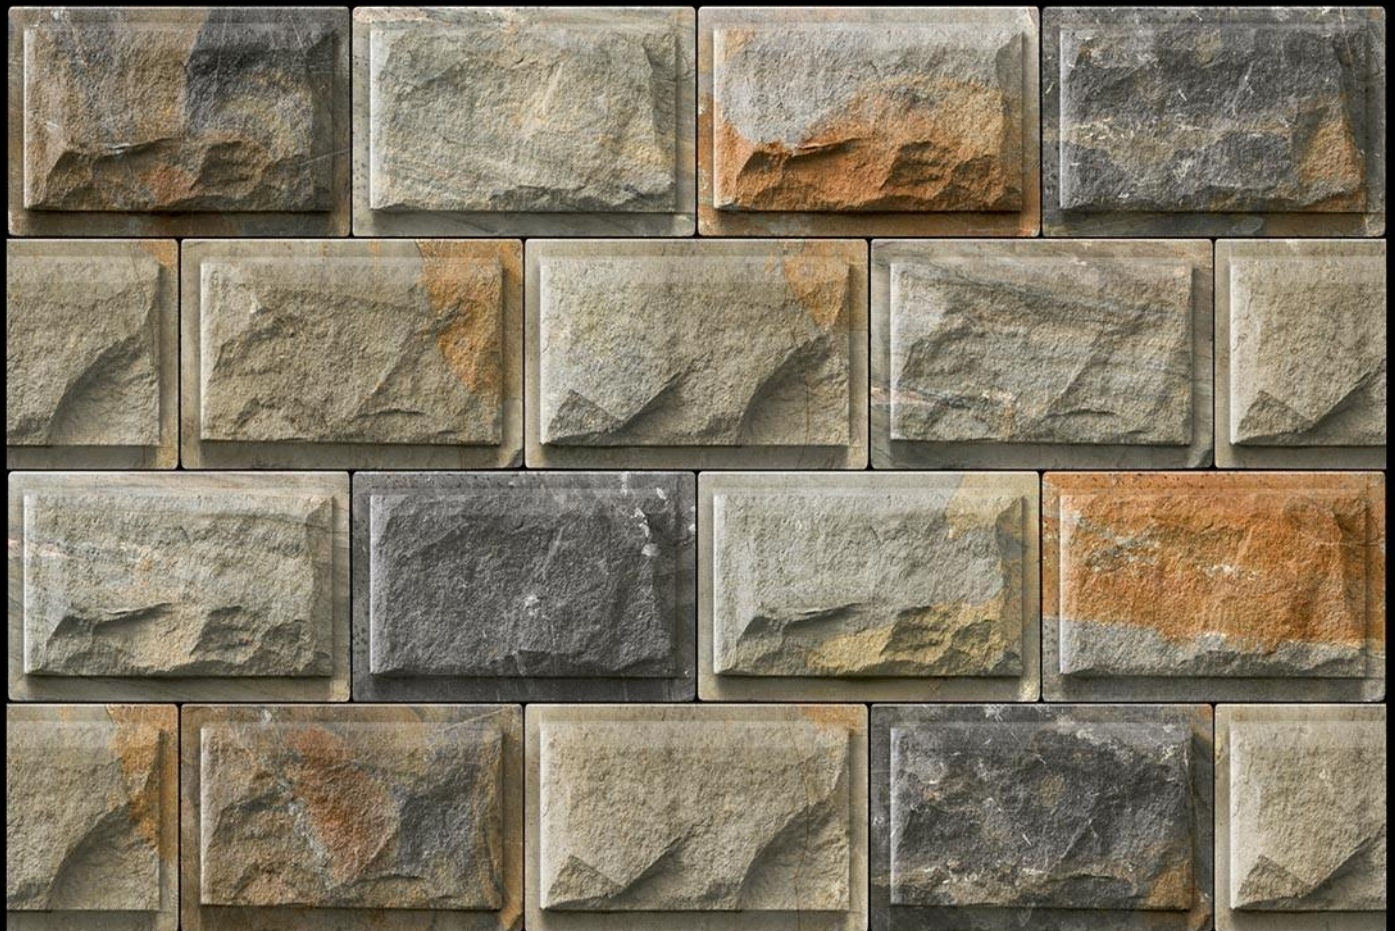

Applications

DIGITAL  
WALL TILES

MATT  
FINISH

SANVT  
CERAMIK

210

Matching Floor Available in 300 x 300 mm

100%  
WATER  
PROOF

Applications