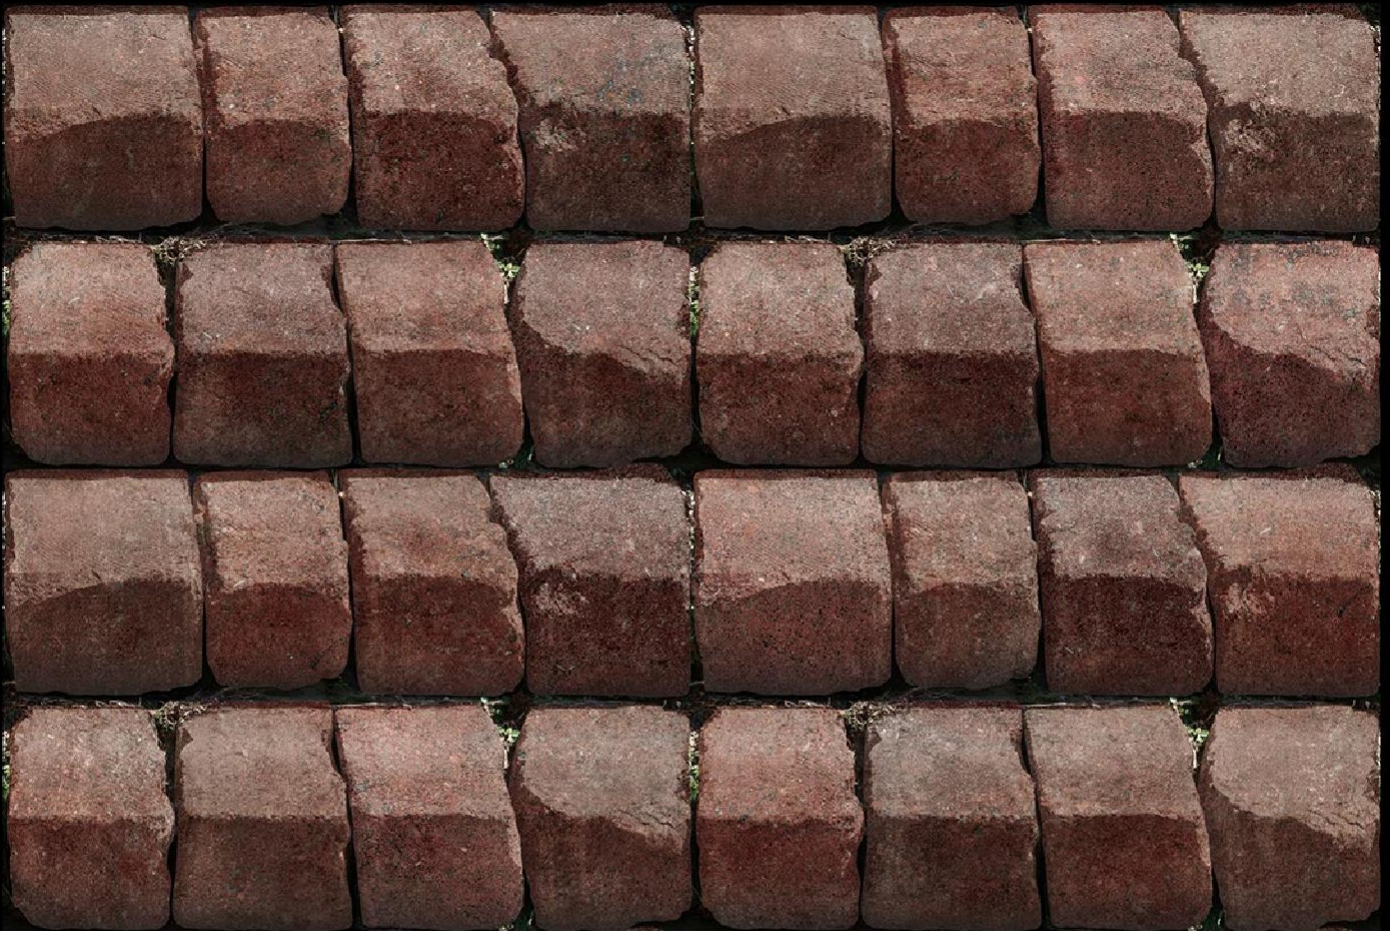

Matching Floor Available in 300 x 300 mm

100%
WATER
PROOF

Applications