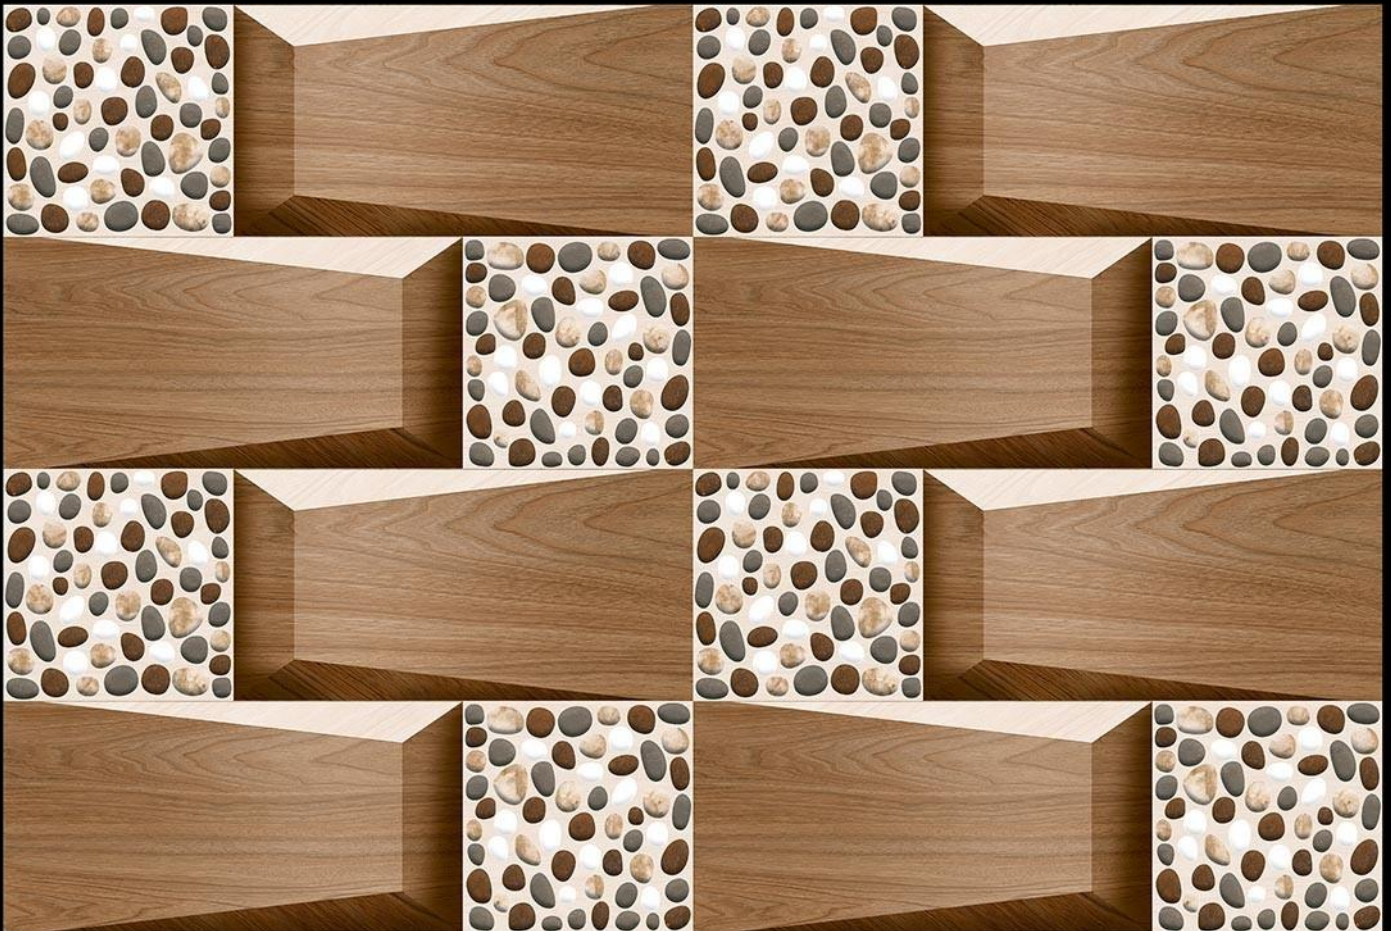

Matching Floor Available in 300 x 300 mm

100%
WATER
PROOF

Applications