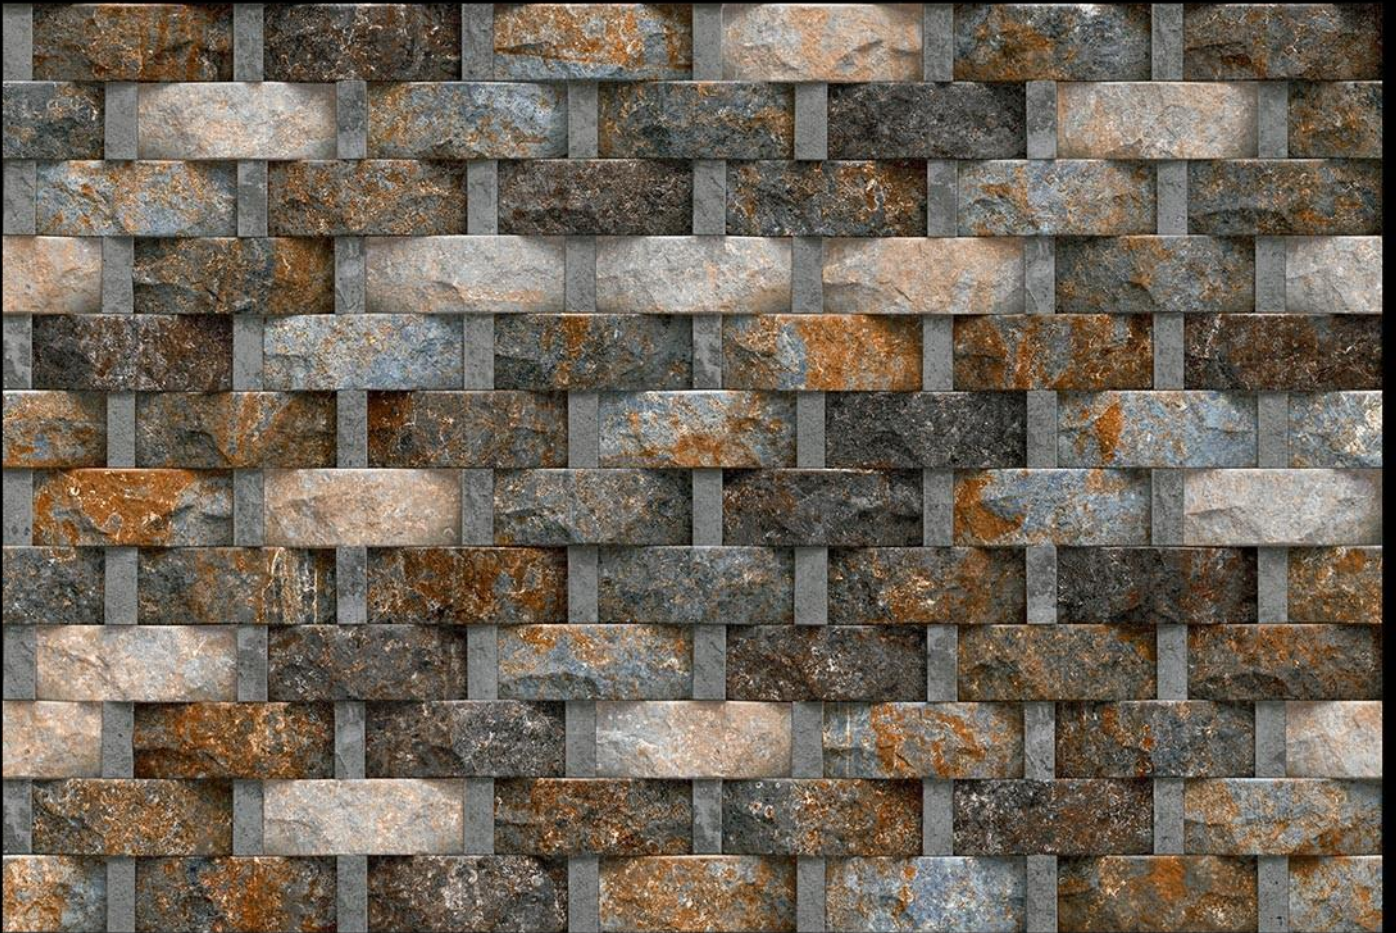

243

Matching Floor Available in 300 x 300 mm

100%  
WATER  
PROOF

Applications

DIGITAL  
WALL TILES

MATT  
FINISH

SANVT  
CERAMIK

257