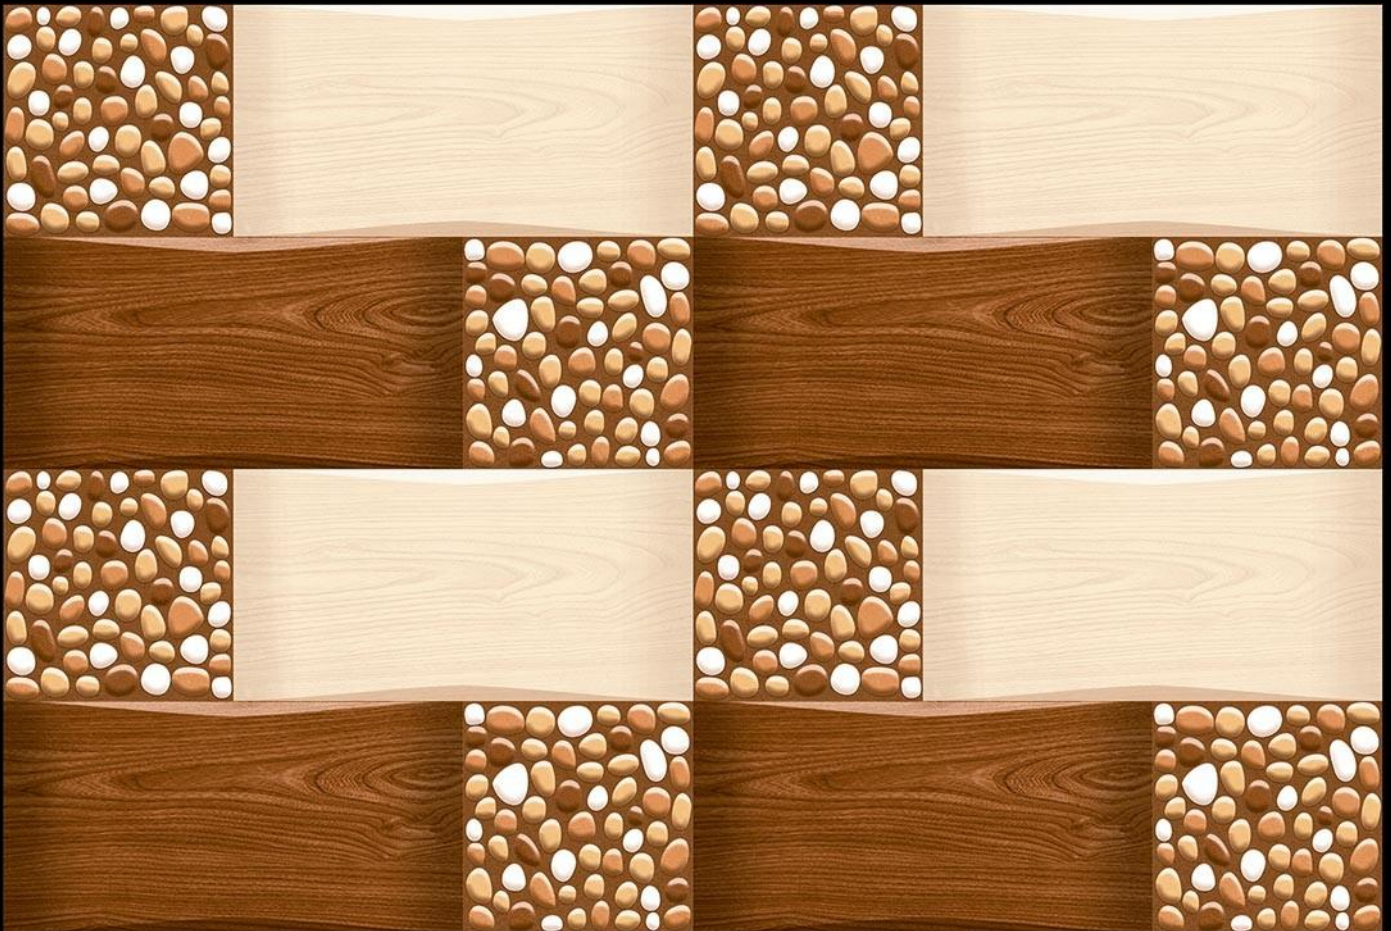

Matching Floor Available in 300 x 300 mm

Applications