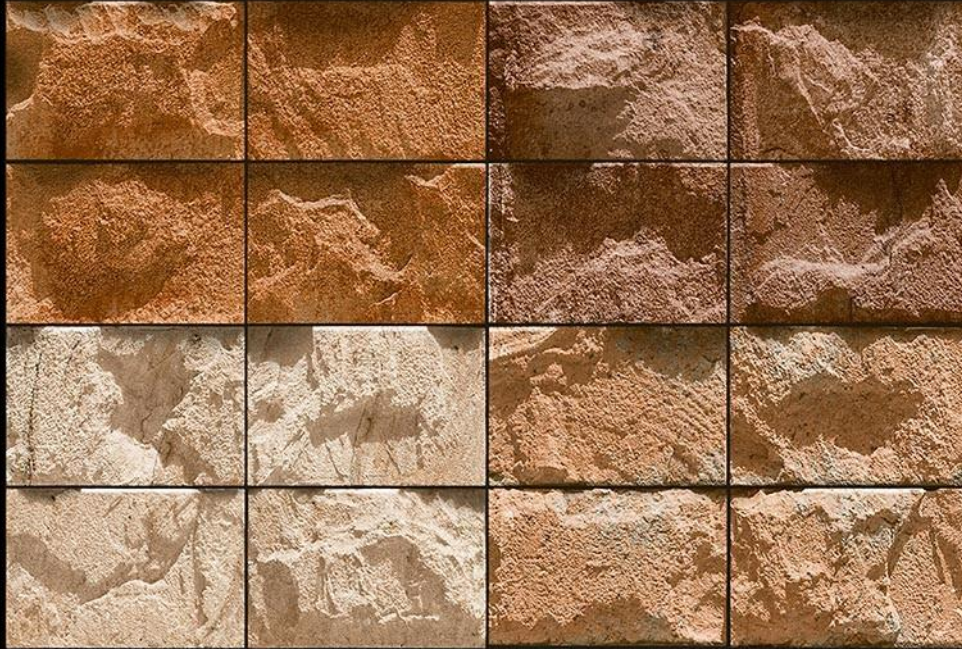

SANVT  
CERAMIK

277

Matching Floor Available in 300 x 300 mm

100%  
WATER  
PROOF

Applications

DIGITAL  
WALL TILES

MATT  
FINISH

SANVT  
CERAMIK