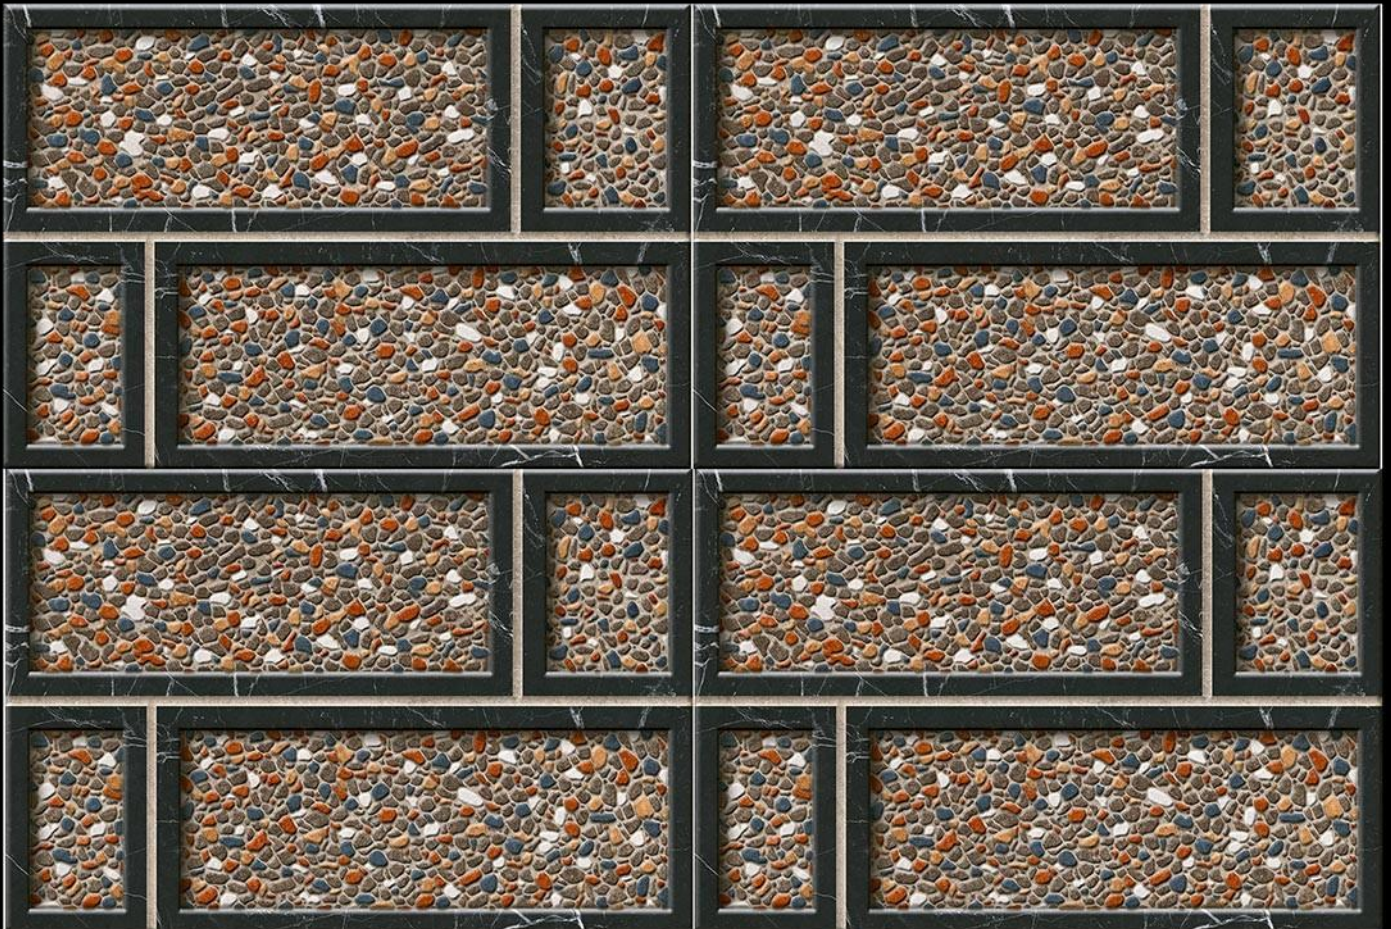

Matching Floor Available in 300 x 300 mm

100%
WATER
PROOF

Applications