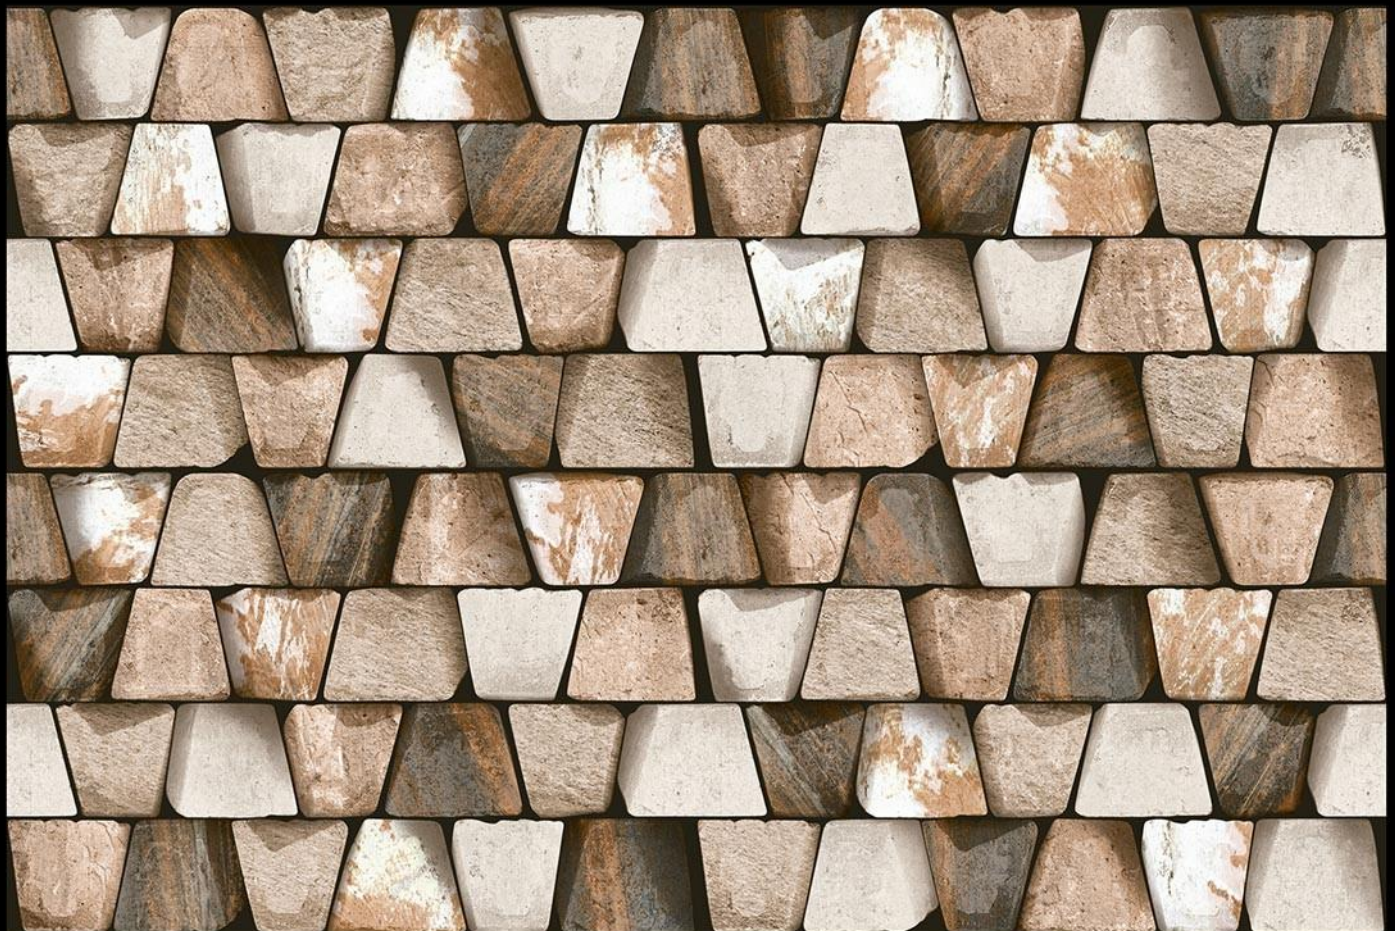

Matching Floor Available in 300 x 300 mm

100%
WATER
PROOF

Applications