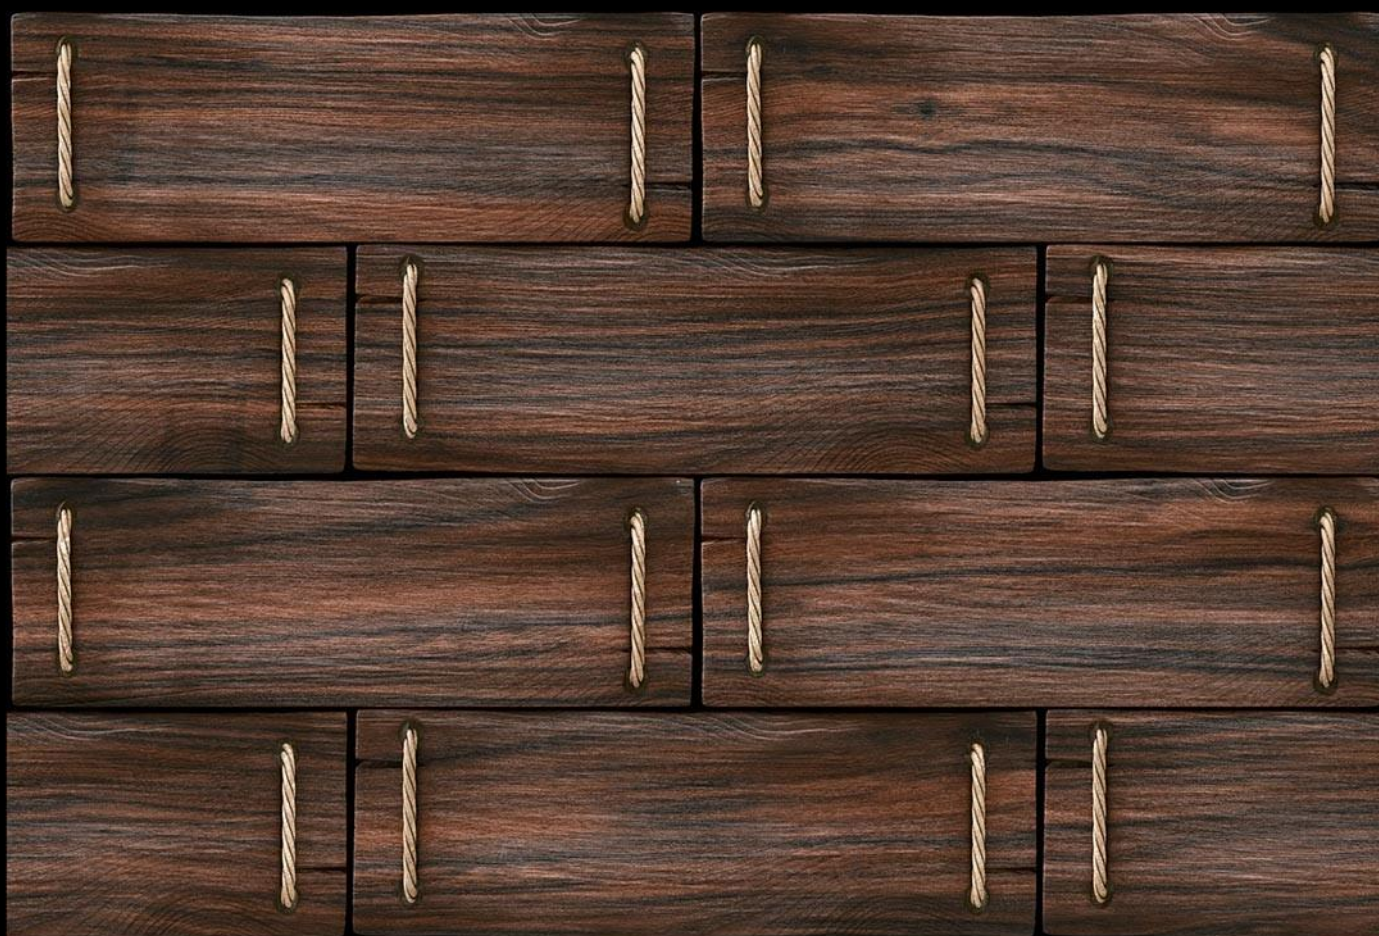

Matching Floor Available in 300 x 300 mm

100%
WATER
PROOF

Applications