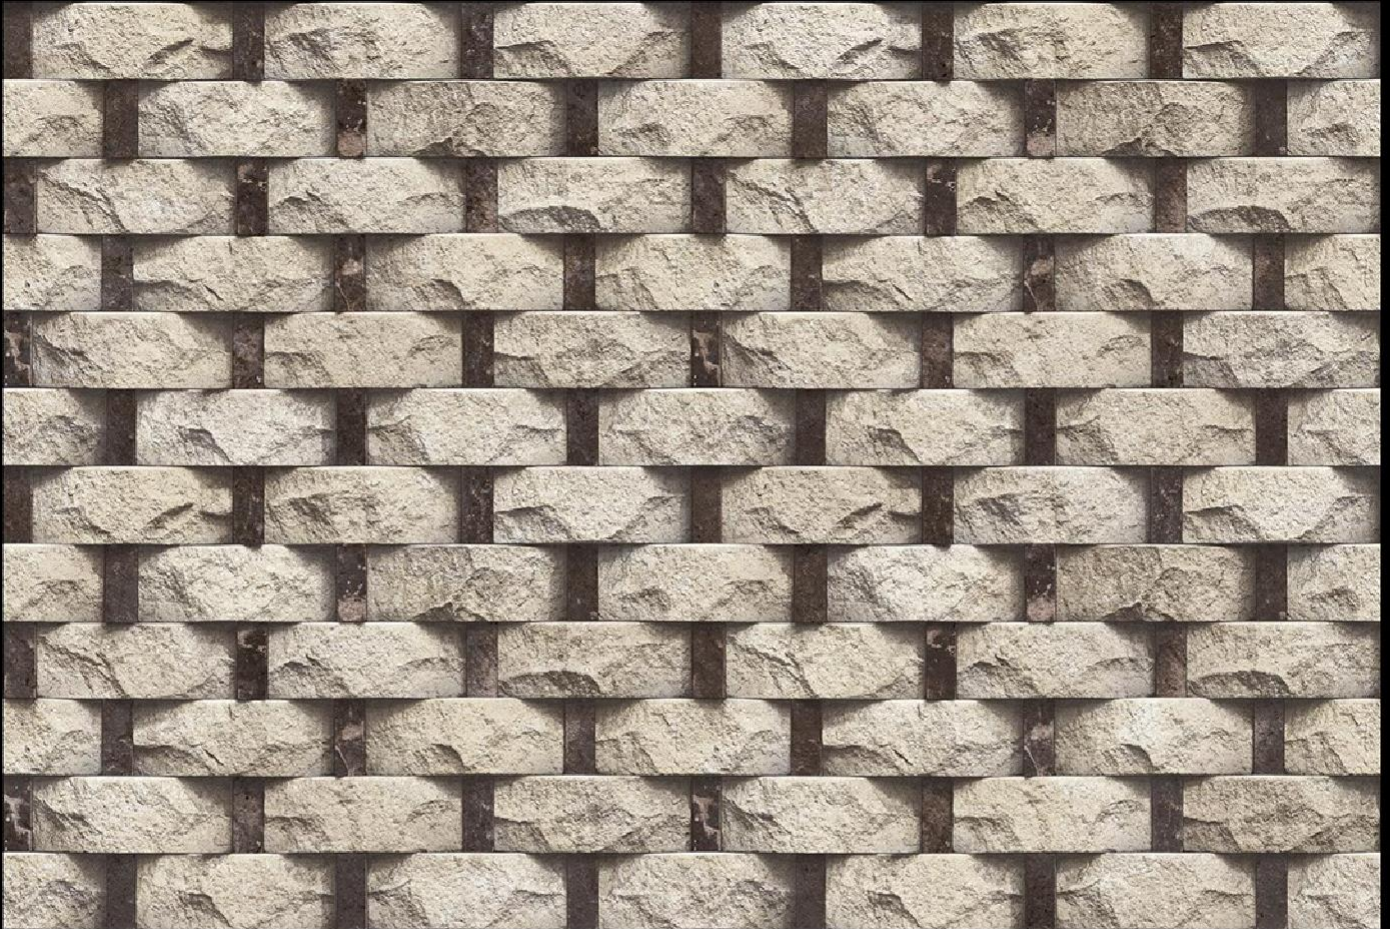

Matching Floor Available in 300 x 300 mm

100%
WATER
PROOF

Applications