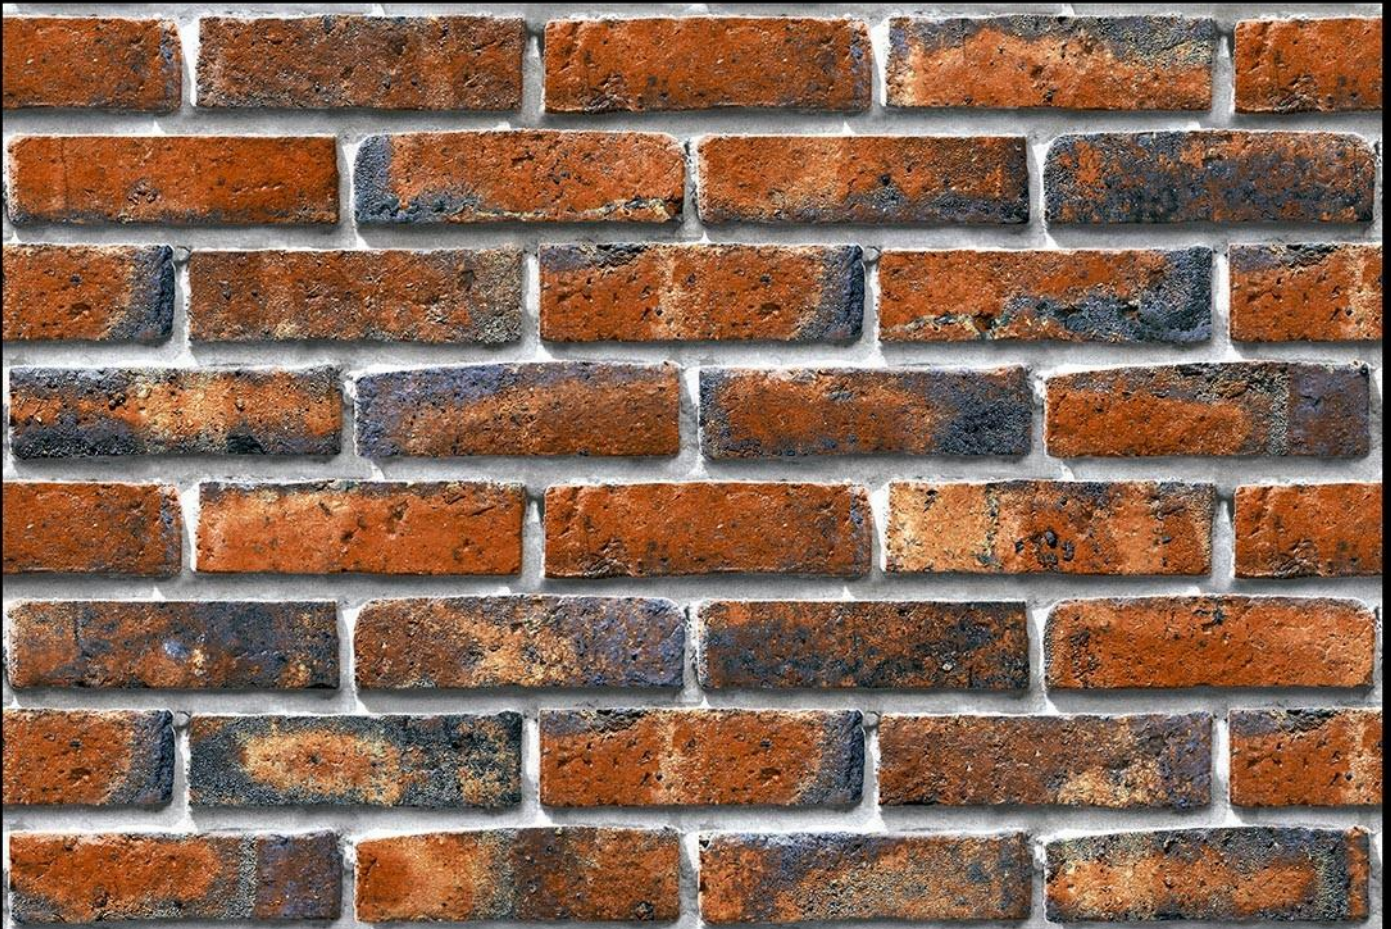

Matching Floor Available in 300 x 300 mm

100%
WATER
PROOF

Applications