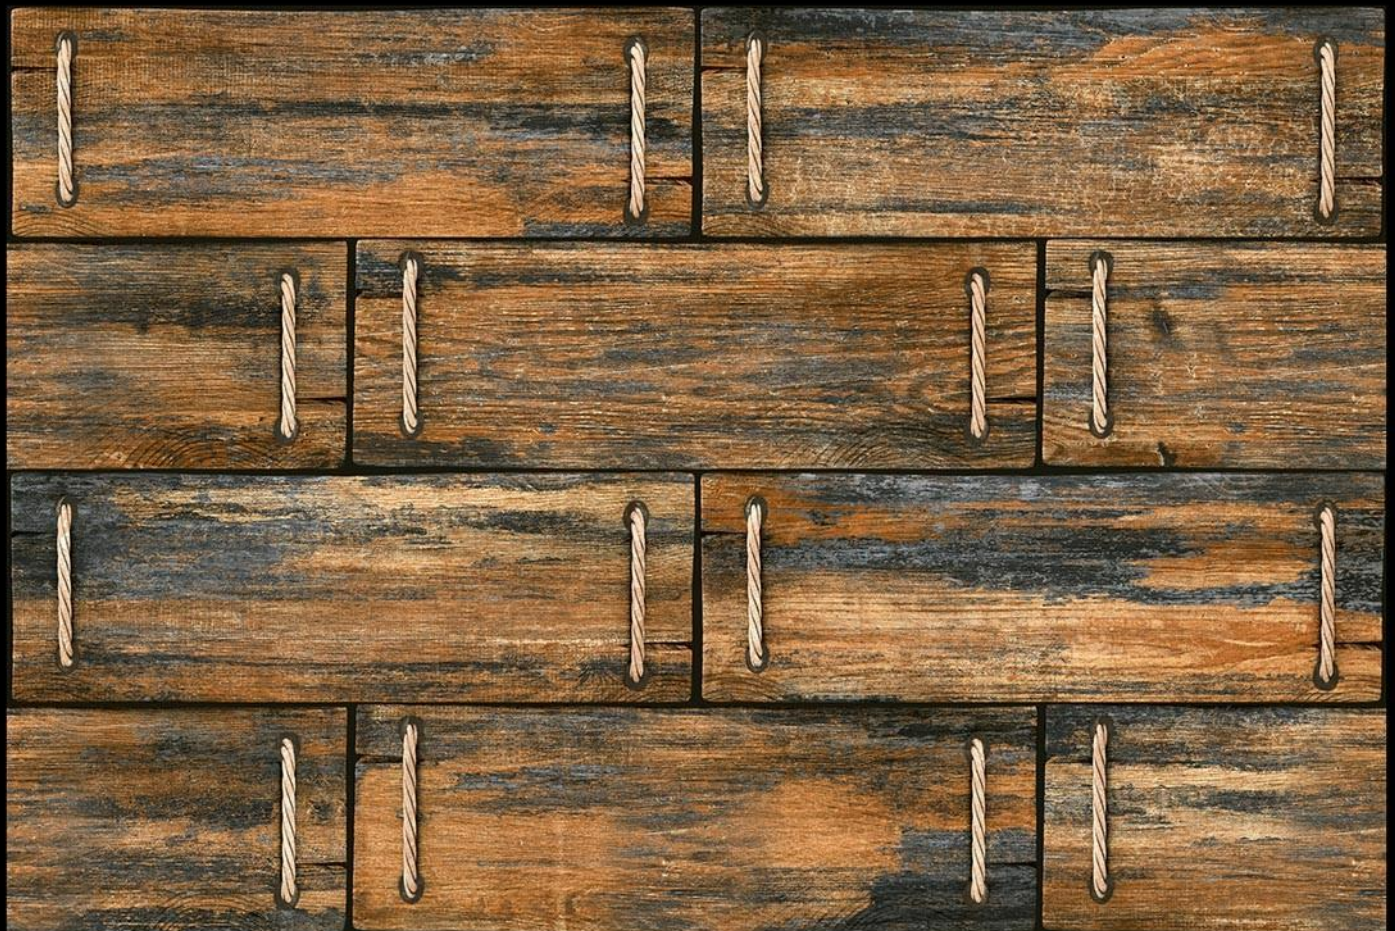

Applications

DIGITAL  
WALL TILES

MATT  
FINISH

SANVT  
CERAMIK

223

Matching Floor Available in 300 x 300 mm

100%  
WATER  
PROOF

Applications