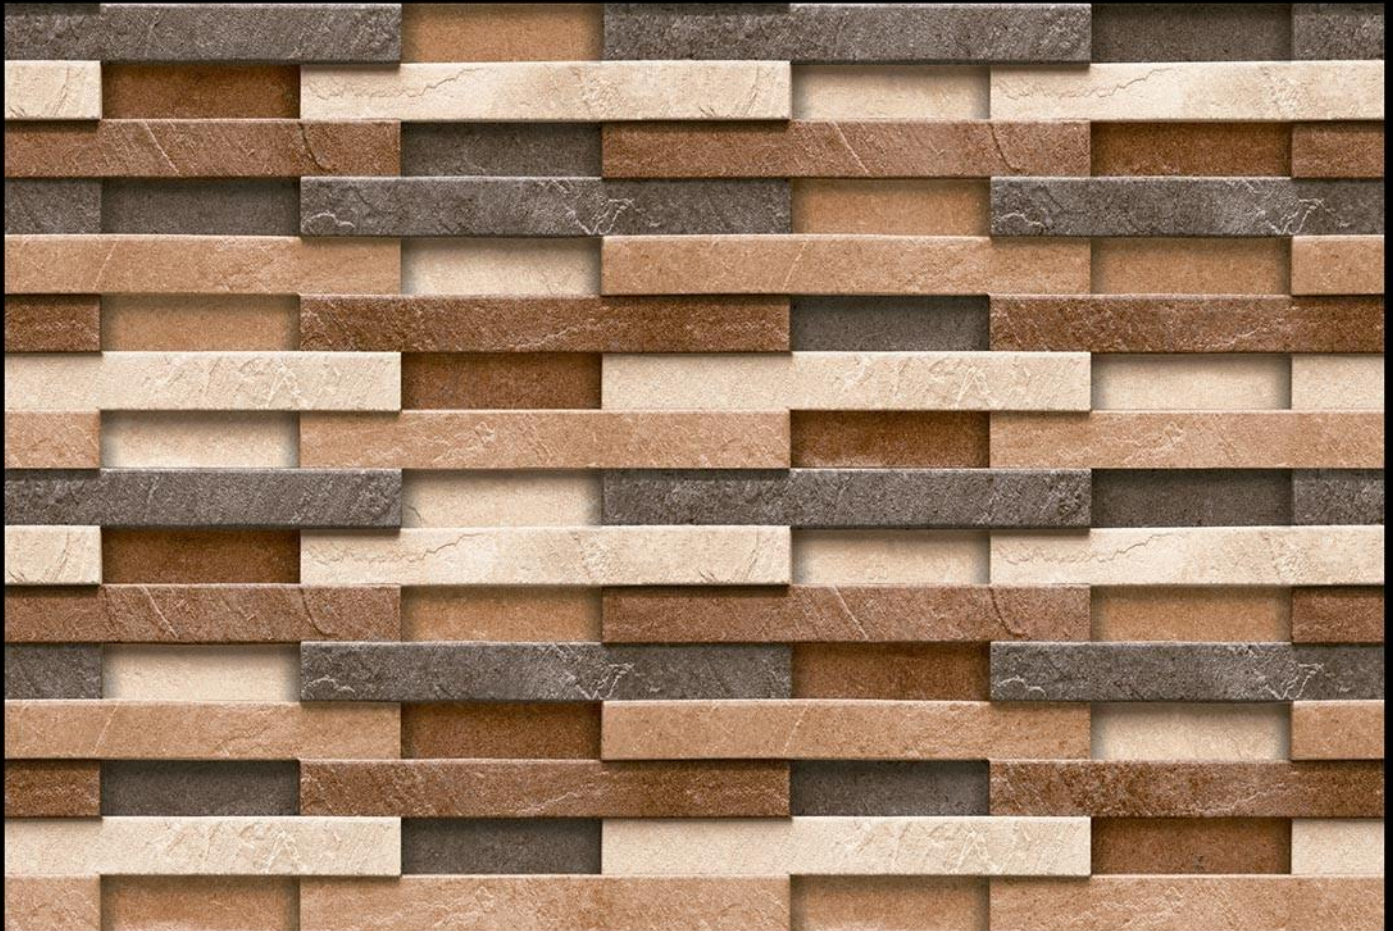

Matching Floor Available in 300 x 300 mm

100%
WATER
PROOF

Applications