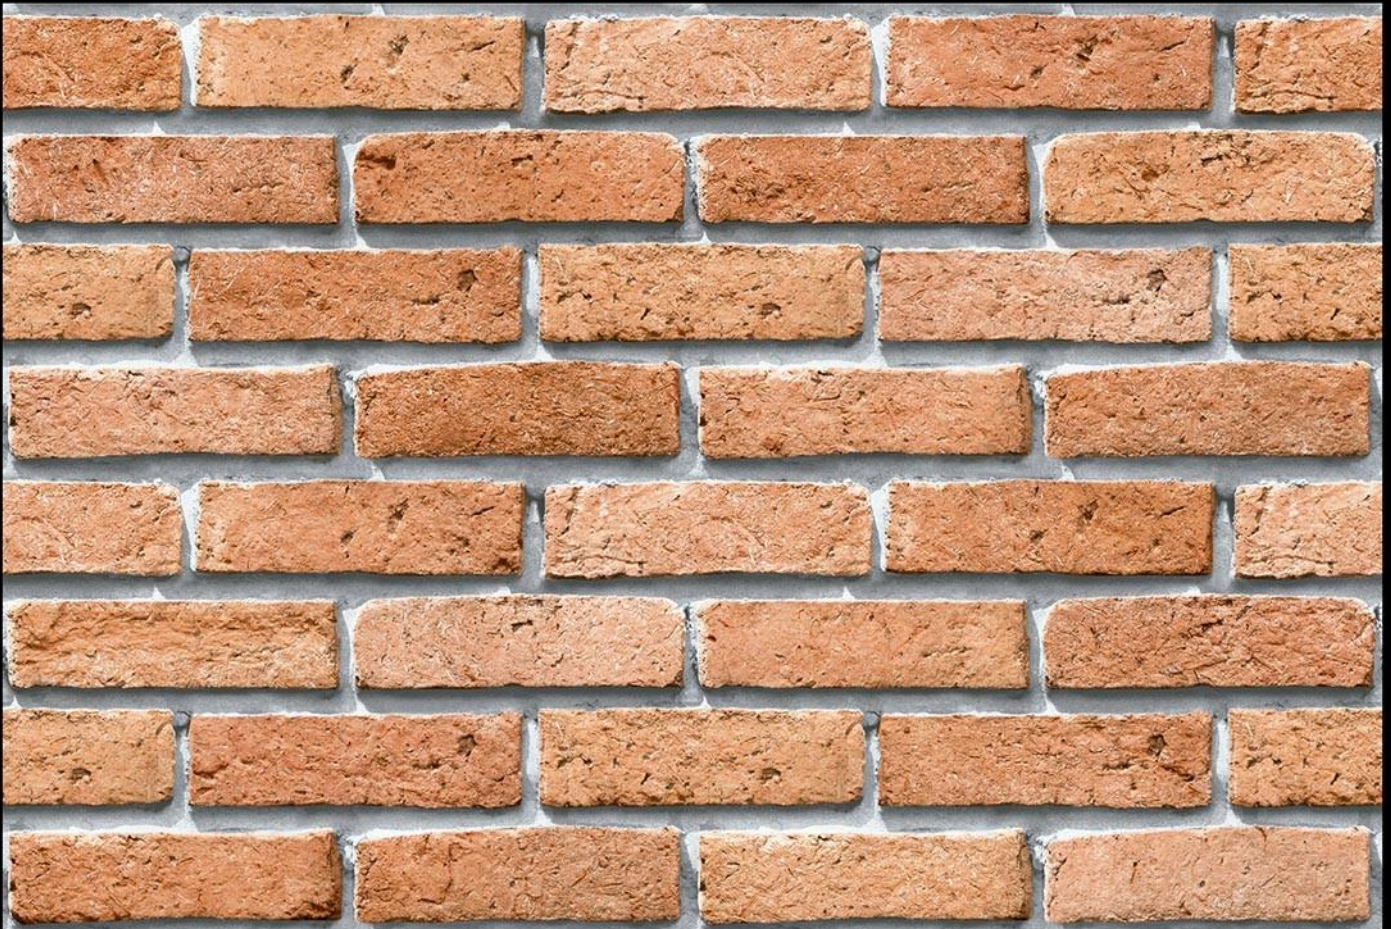

DIGITAL  
WALL TILES

MATT  
FINISH

SANVT  
CERAMIK

240

Matching Floor Available in 300 x 300 mm

100%  
WATER  
PROOF

Applications

DIGITAL  
WALL TILES