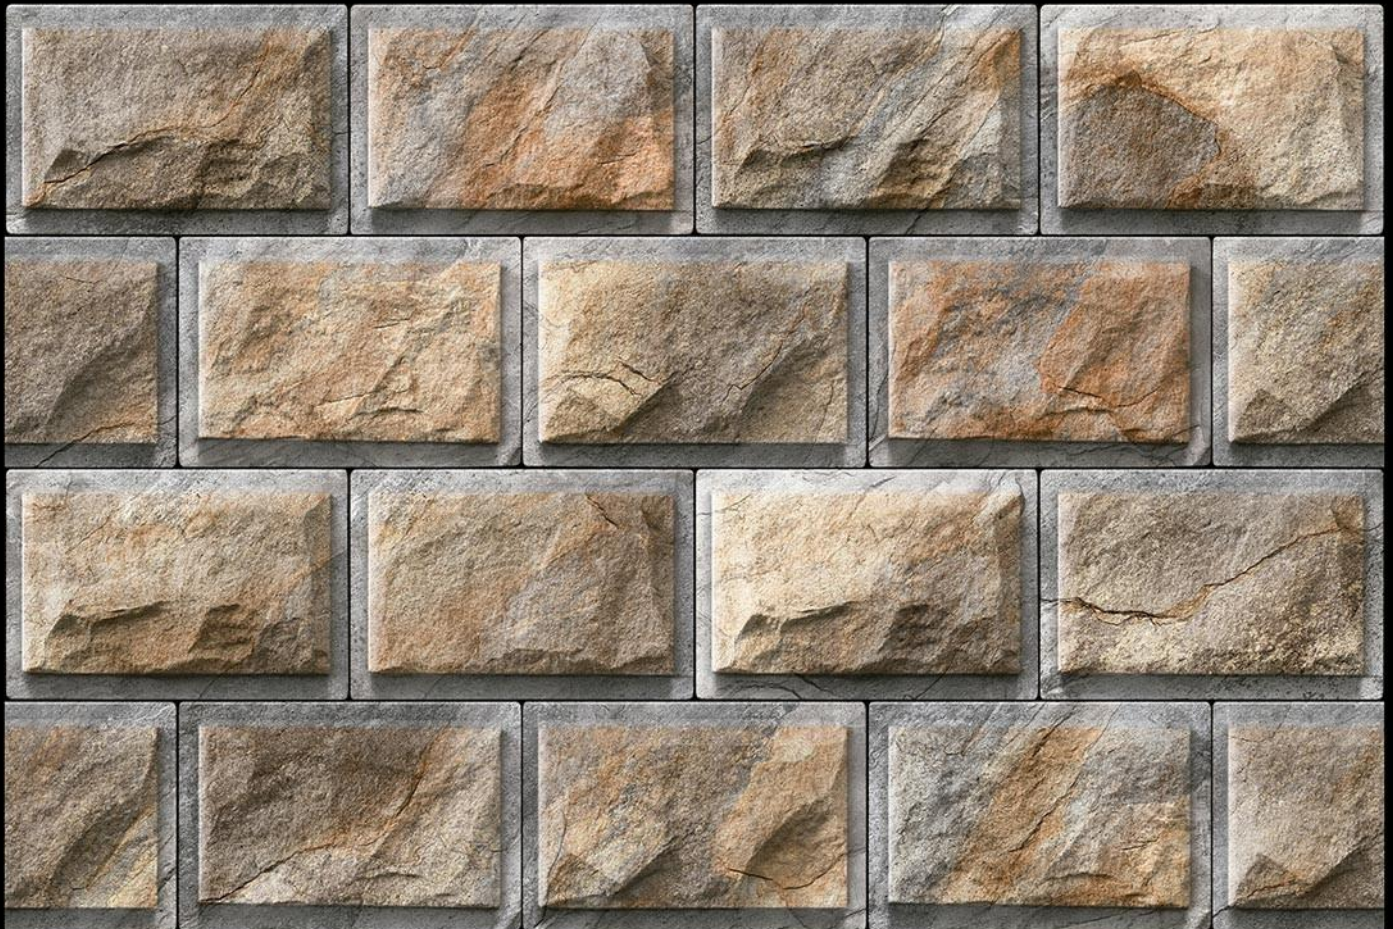

**206**  
PLAIN PUNCH

Matching Floor Available in 300 x 300 mm

100%  
WATER  
PROOF

Applications

DIGITAL  
WALL TILES

MATT  
FINISH

SANVT  
CERAMIK

207