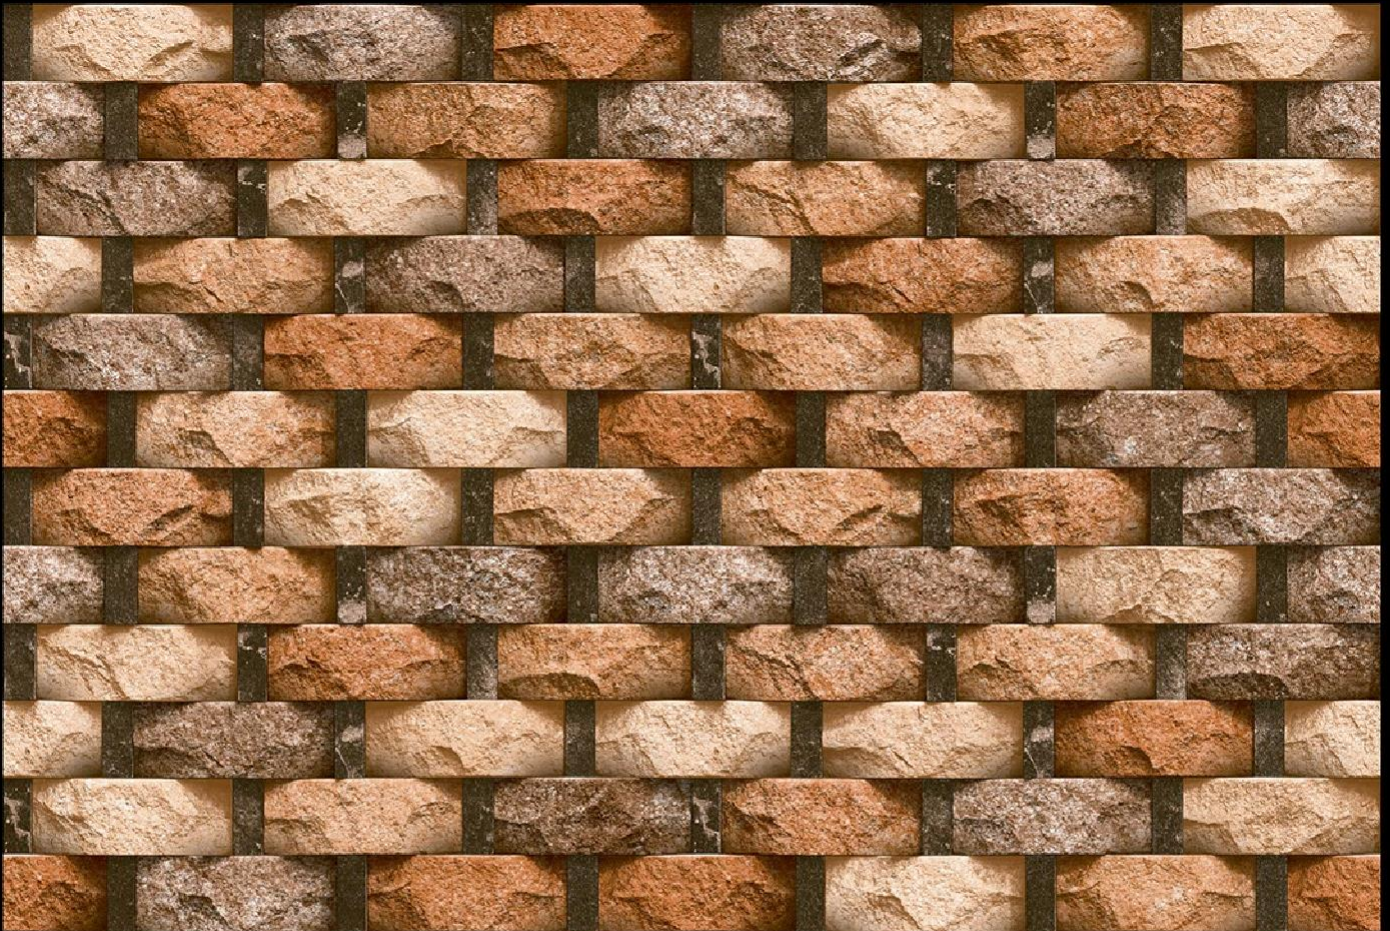

156

Matching Floor Available in 300 x 300 mm

100%  
WATER  
PROOF

Applications

DIGITAL  
WALL TILES

MATT  
FINISH

SANVT  
CERAMIK

165