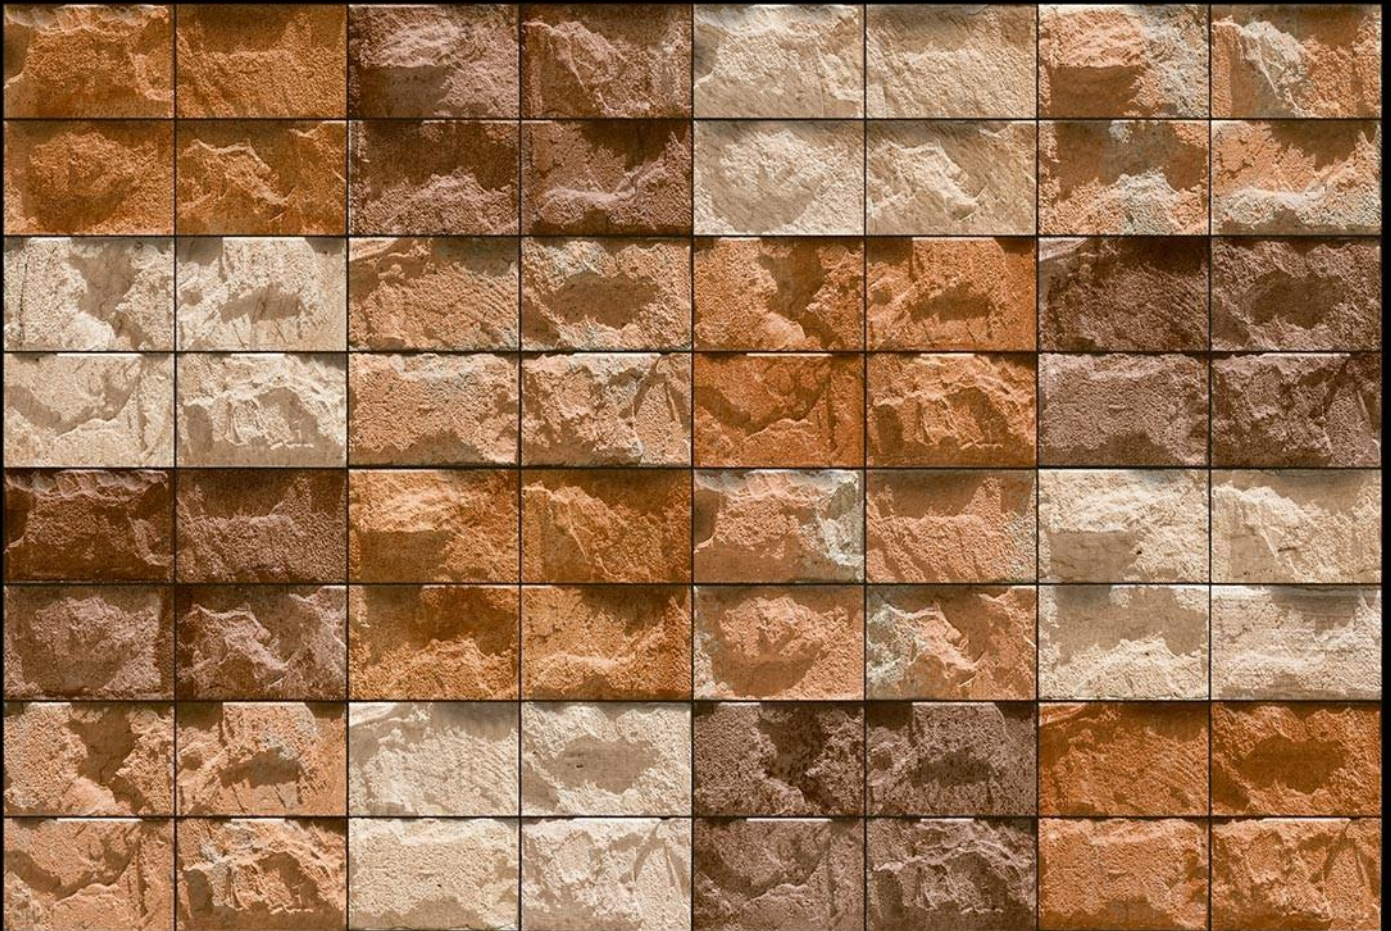

Matching Floor Available in 300 x 300 mm

100%
WATER
PROOF

Applications