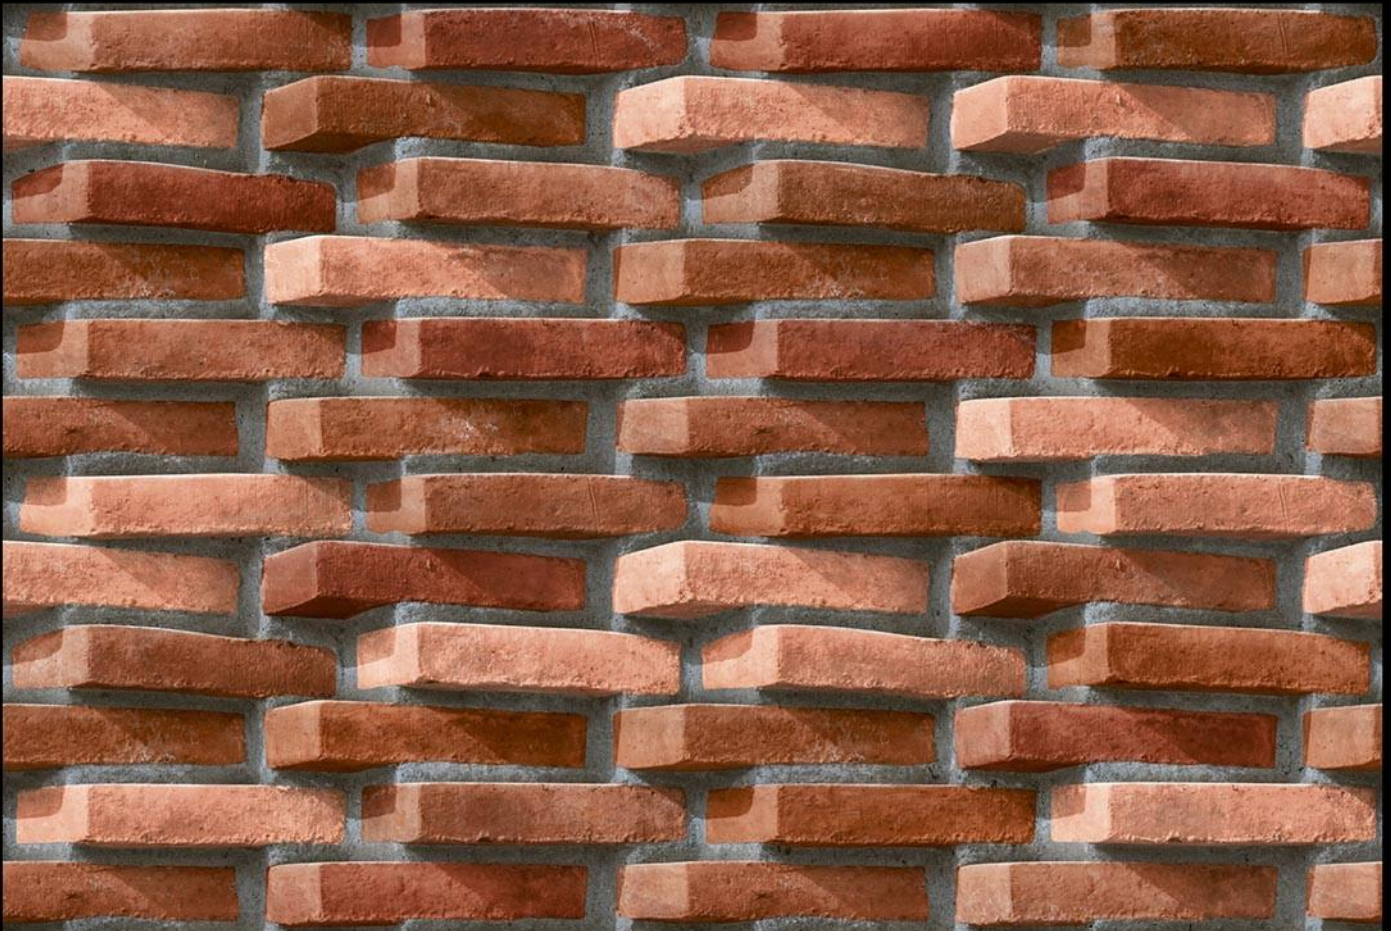

219

Matching Floor Available in 300 x 300 mm

100%  
WATER  
PROOF

Applications

DIGITAL  
WALL TILES

MATT  
FINISH

SANVT  
CERAMIK

220