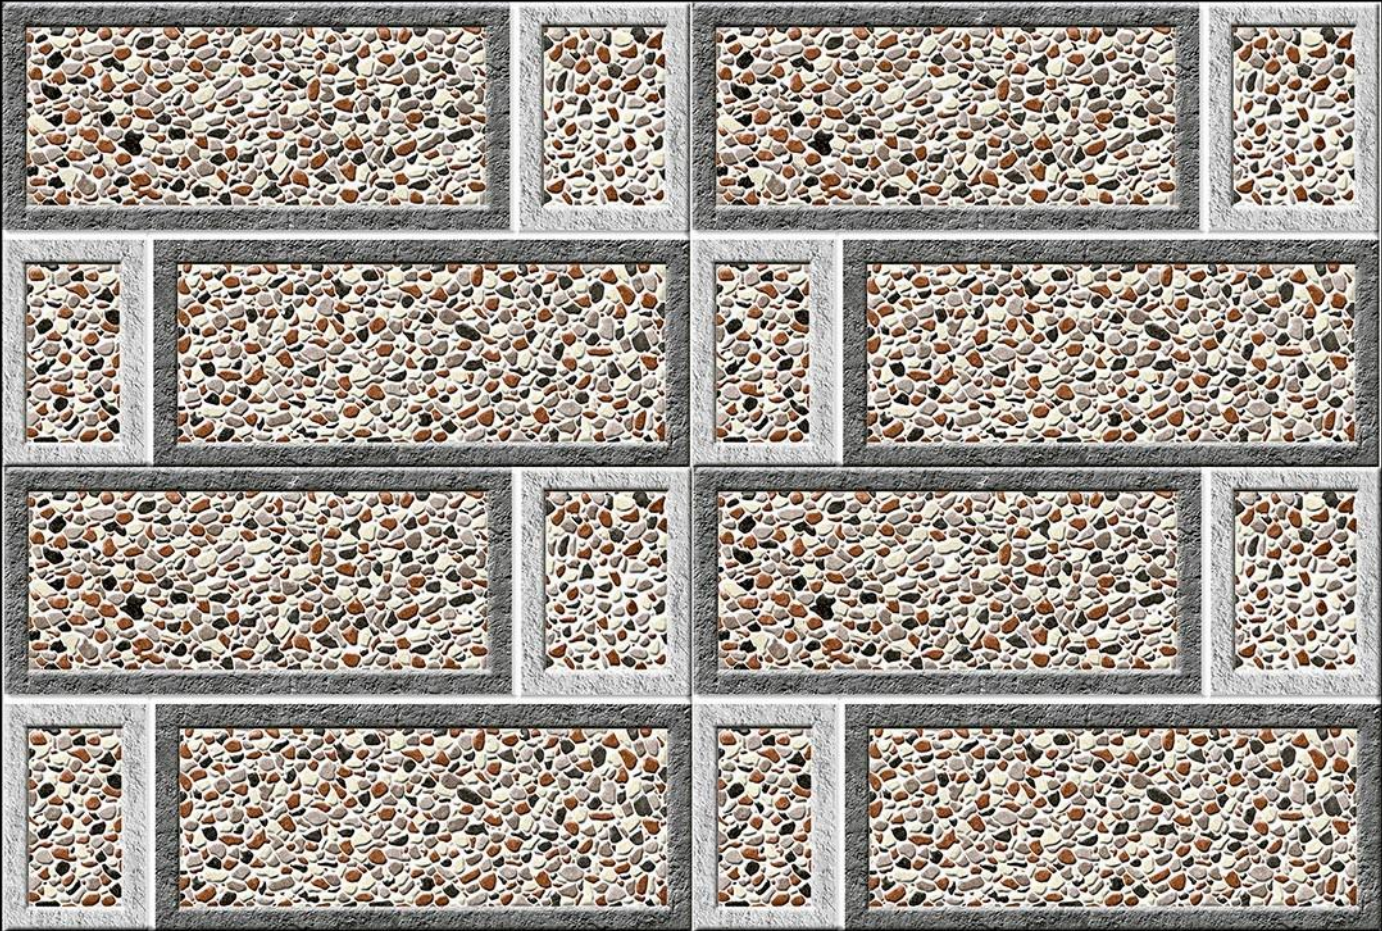

100%  
WATER  
PROOF

Applications

DIGITAL  
WALL TILES

MATT  
FINISH

SANVT  
CERAMIK

267

Matching Floor Available in 300 x 300 mm

100%  
WATER  
PROOF