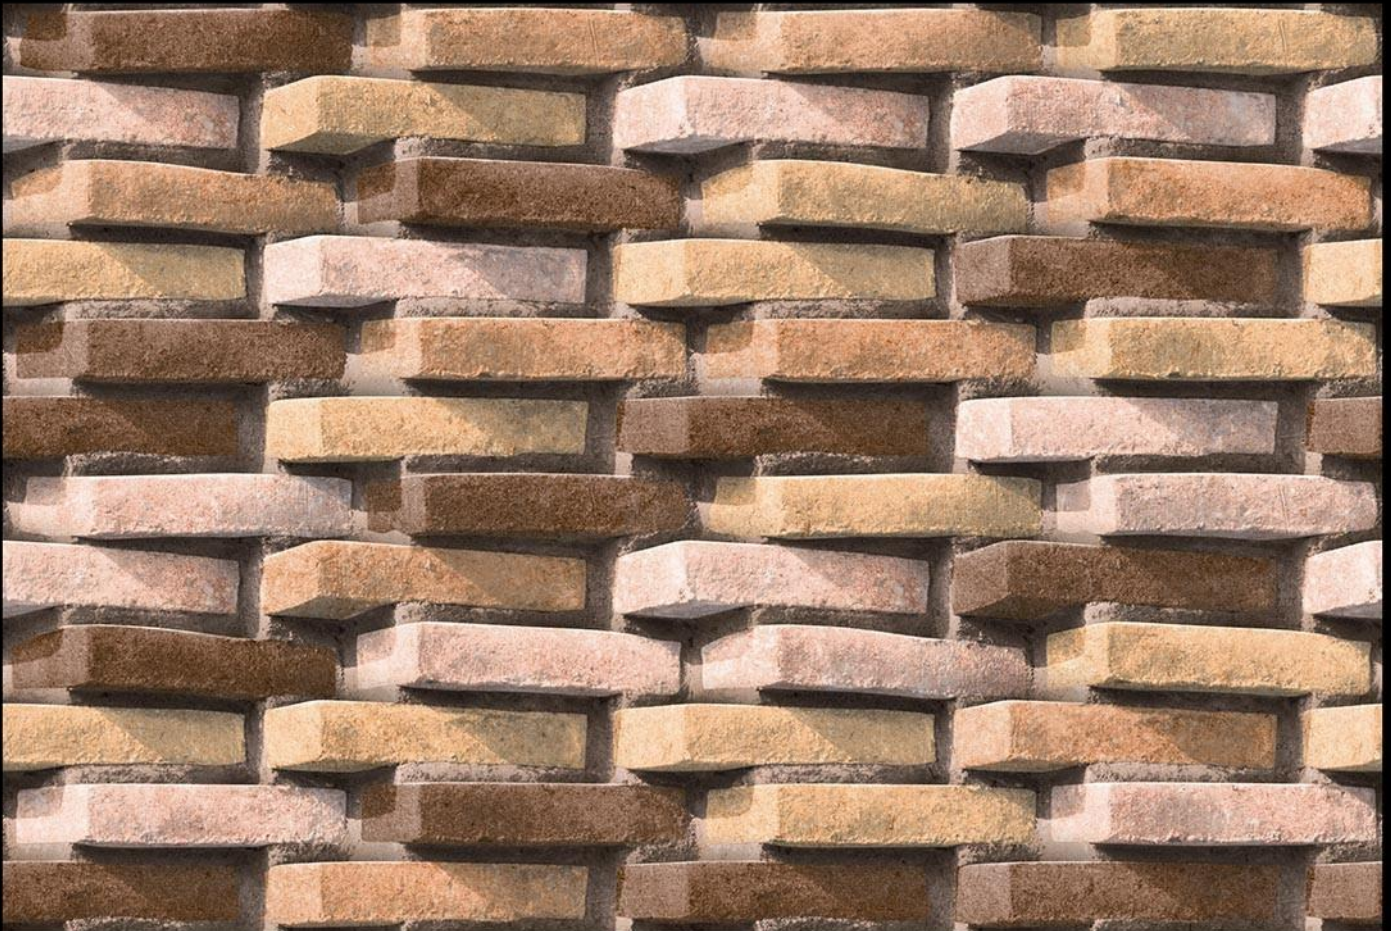

Matching Floor Available in 300 x 300 mm

100%
WATER
PROOF

Applications