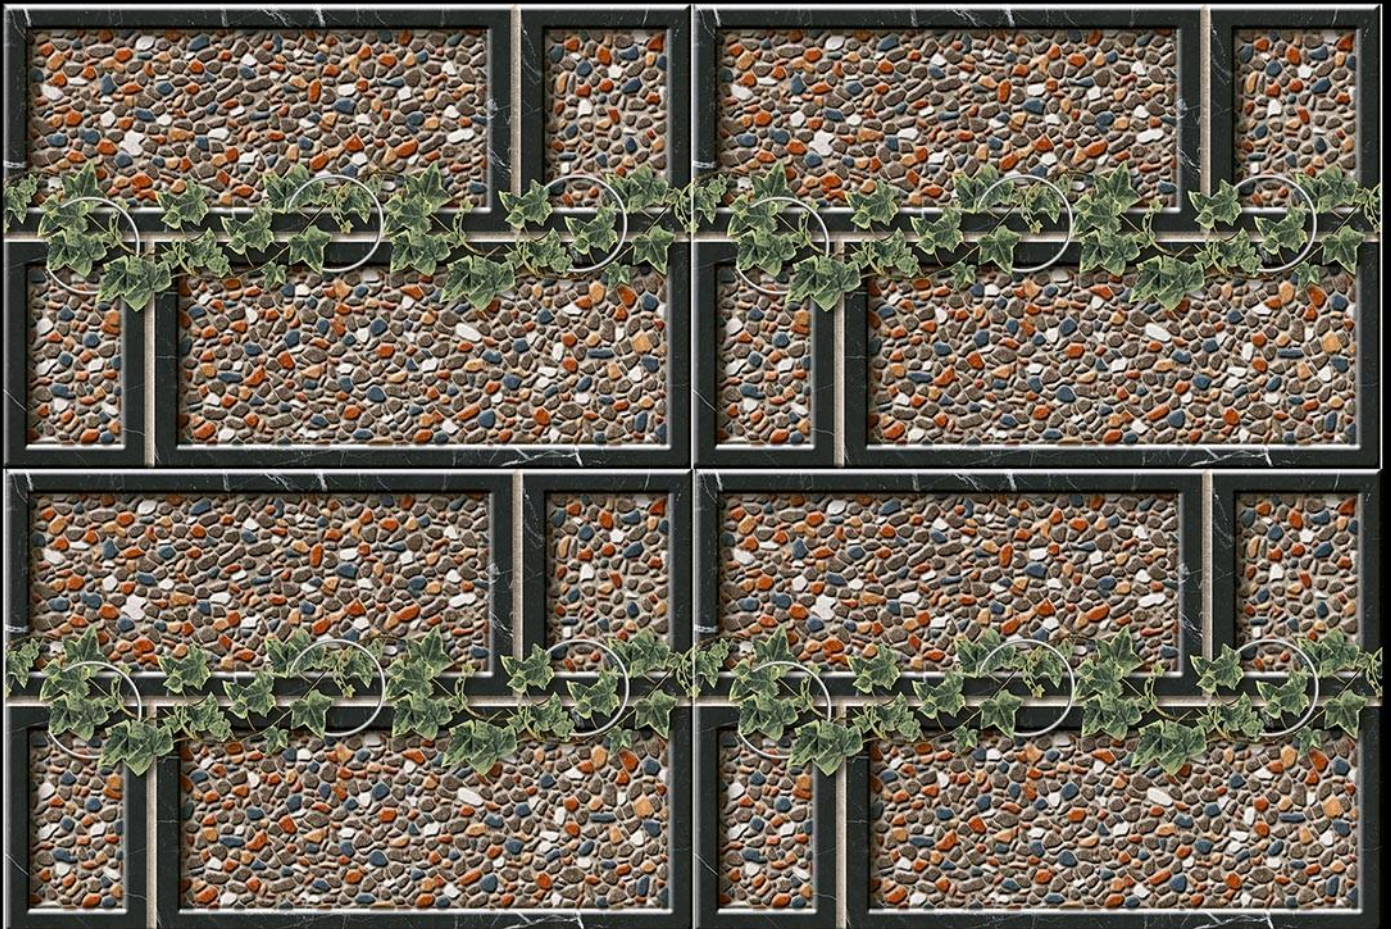

Applications

DIGITAL  
WALL TILES

MATT  
FINISH

SANVT  
CERAMIK

268

Matching Floor Available in 300 x 300 mm

100%  
WATER  
PROOF

Applications