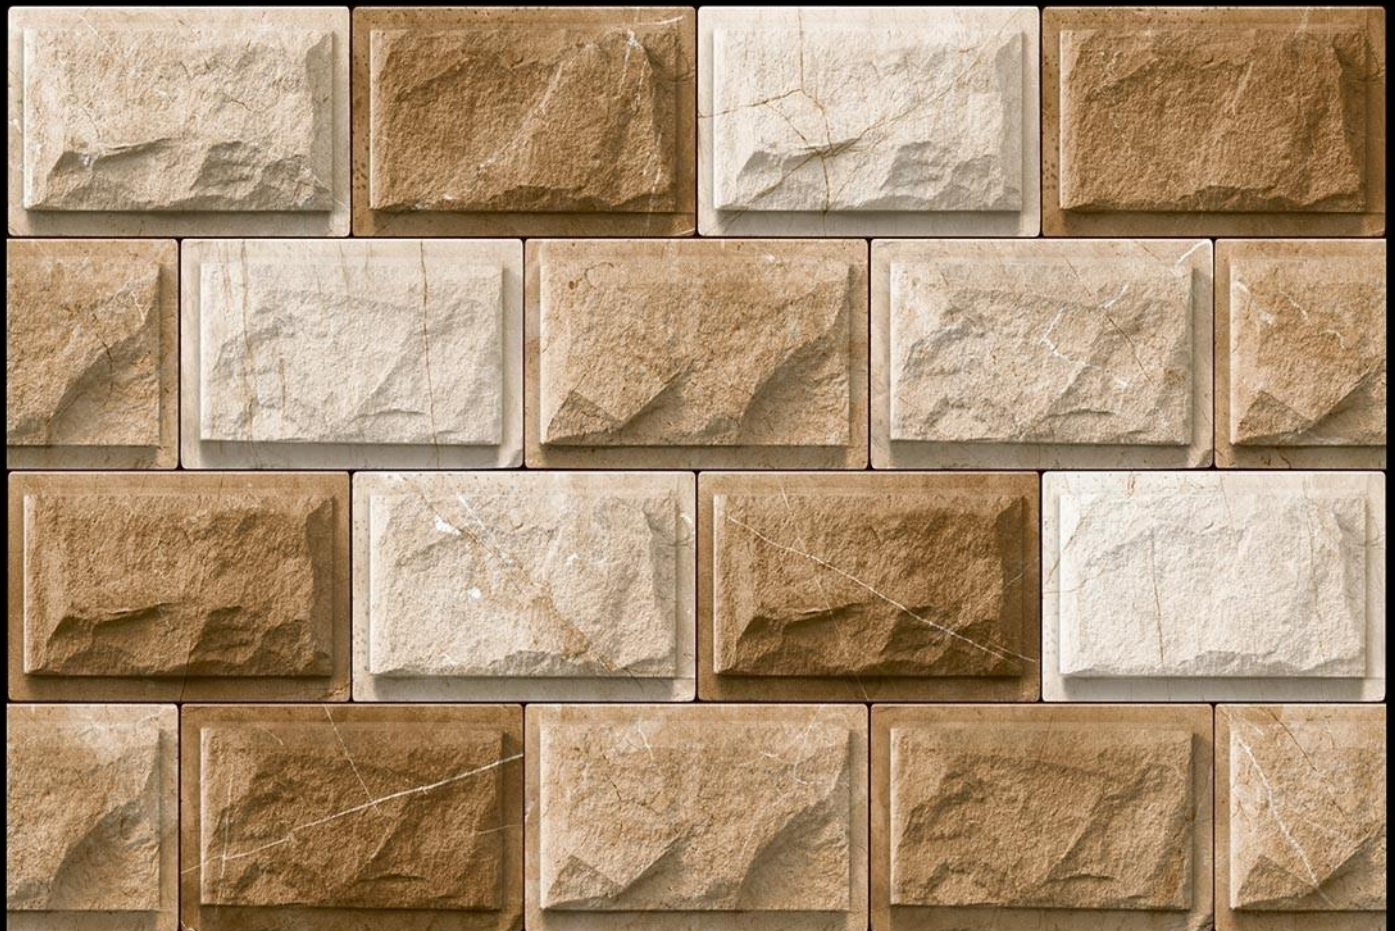

DIGITAL  
WALL TILES

MATT  
FINISH

SANVT  
CERAMIK

211

Matching Floor Available in 300 x 300 mm

100%  
WATER  
PROOF

Applications

DIGITAL  
WALL TILES