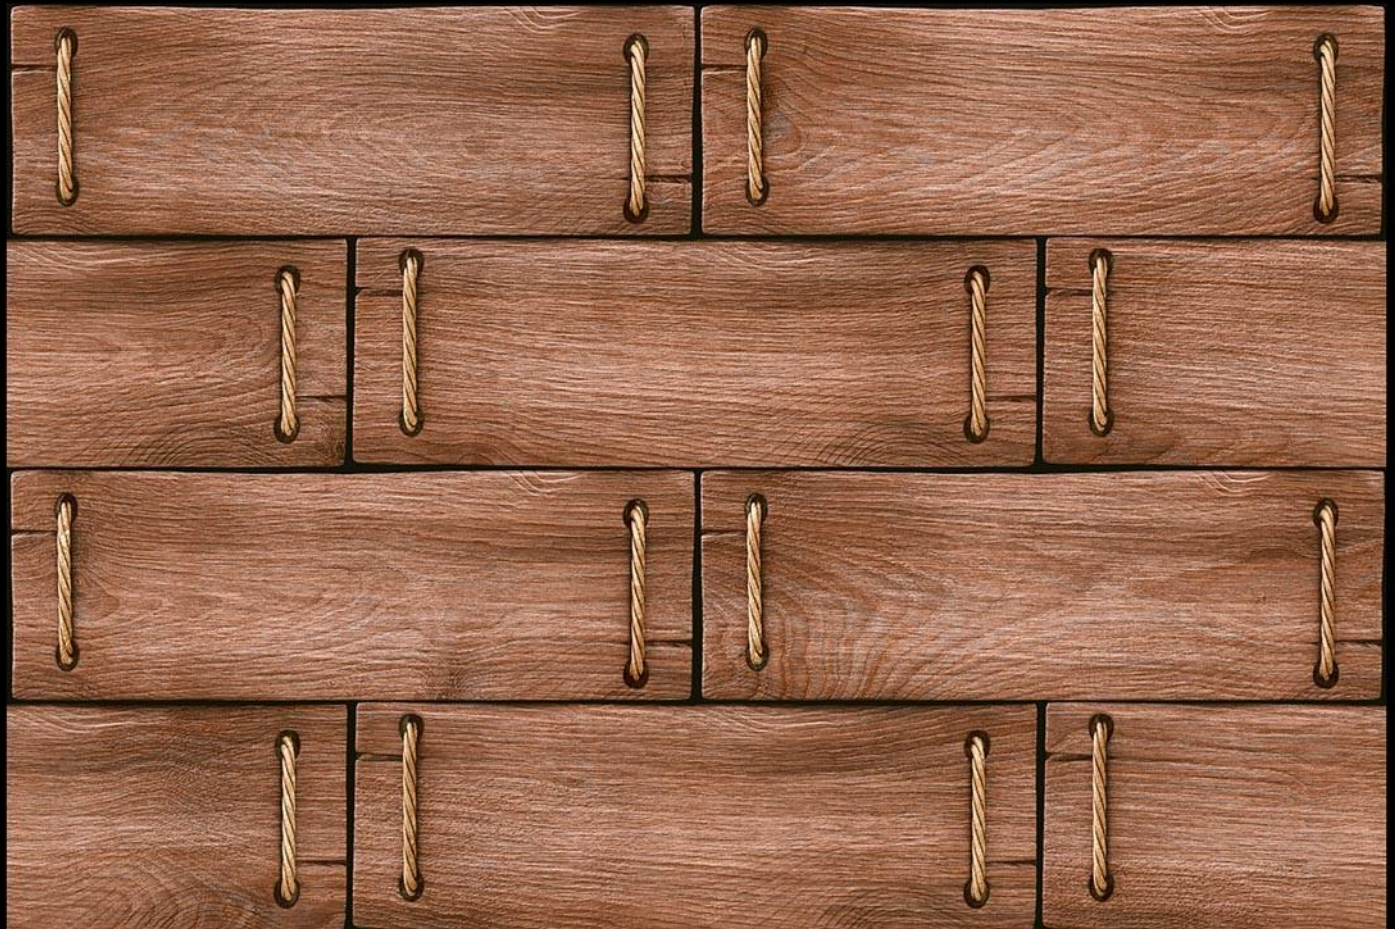

Matching Floor Available in 300 x 300 mm

100%
WATER
PROOF

Applications