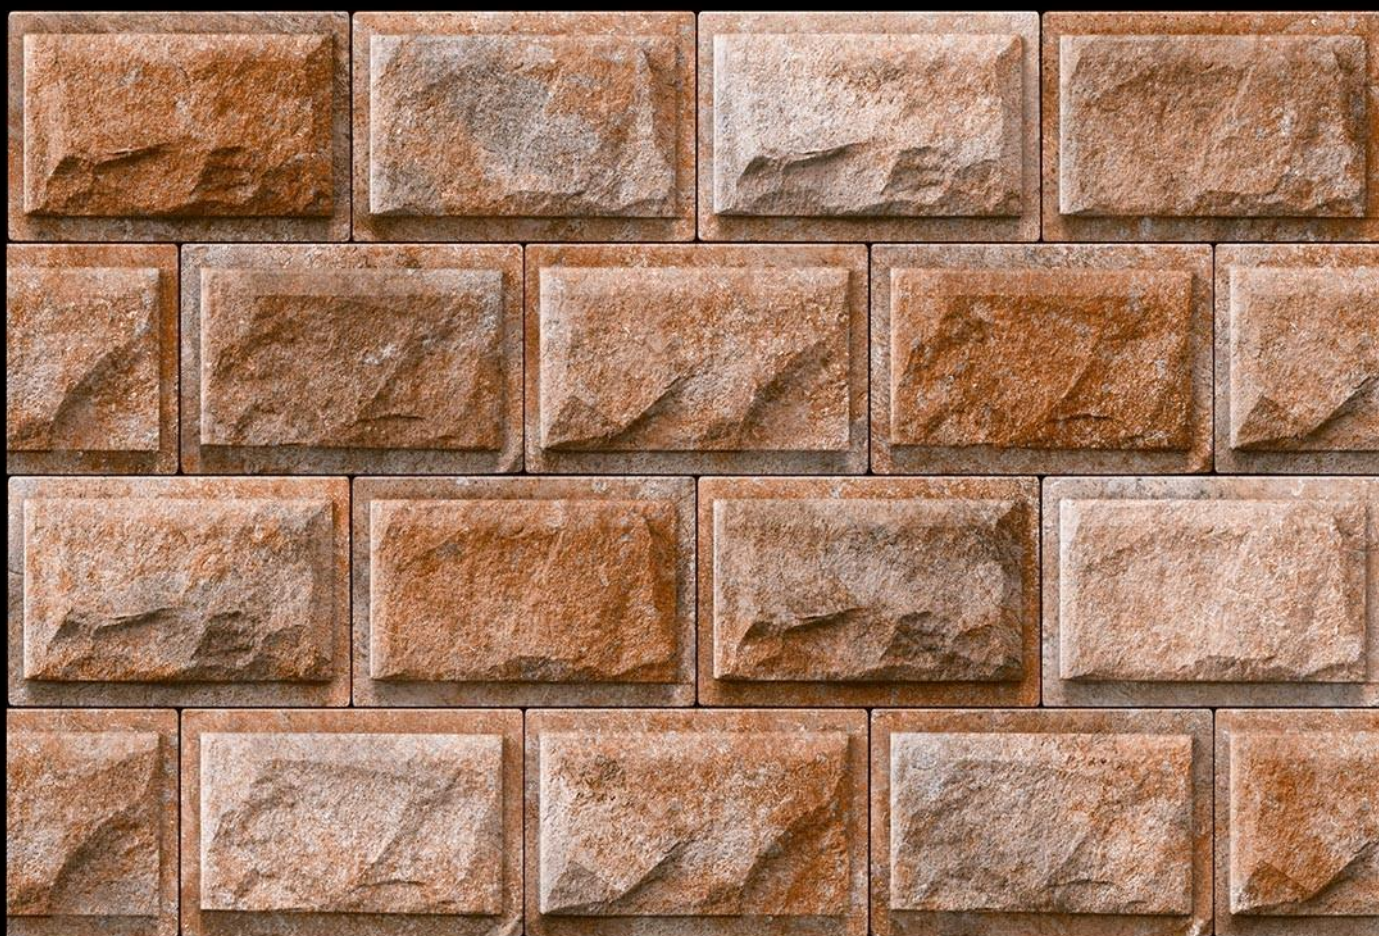

100%  
WATER  
PROOF

Applications

DIGITAL  
WALL TILES

MATT  
FINISH

SANVT  
CERAMIK

209

Matching Floor Available in 300 x 300 mm

100%  
WATER  
PROOF