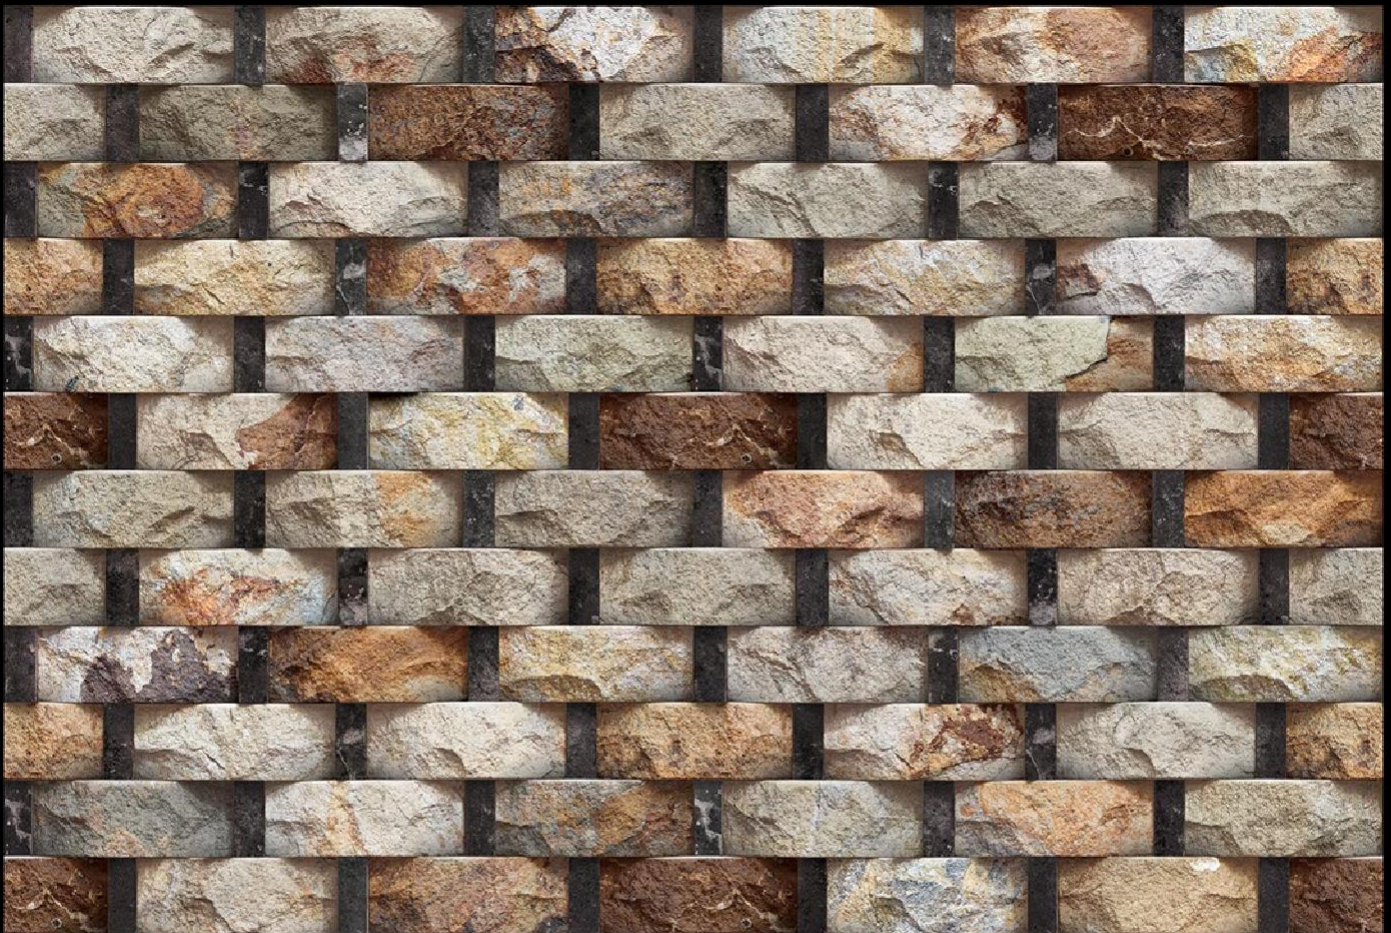

Matching Floor Available in 300 x 300 mm

100%
WATER
PROOF

Applications