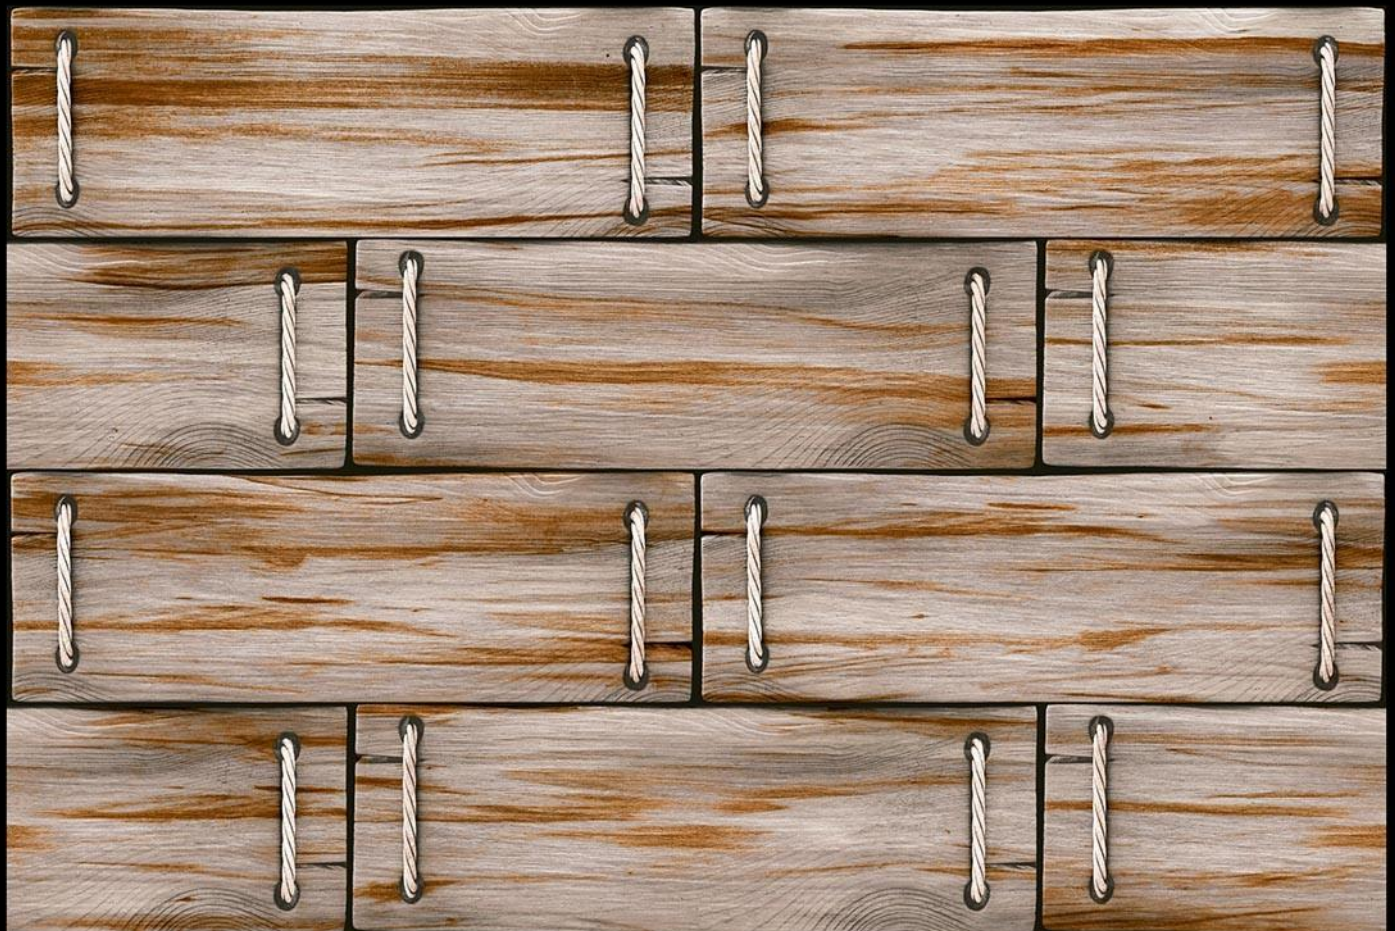

Matching Floor Available in 300 x 300 mm

100%  
WATER  
PROOF

Applications

DIGITAL  
WALL TILES

MATT  
FINISH

SANVT  
CERAMIK

221

Matching Floor Available in 300 x 300 mm