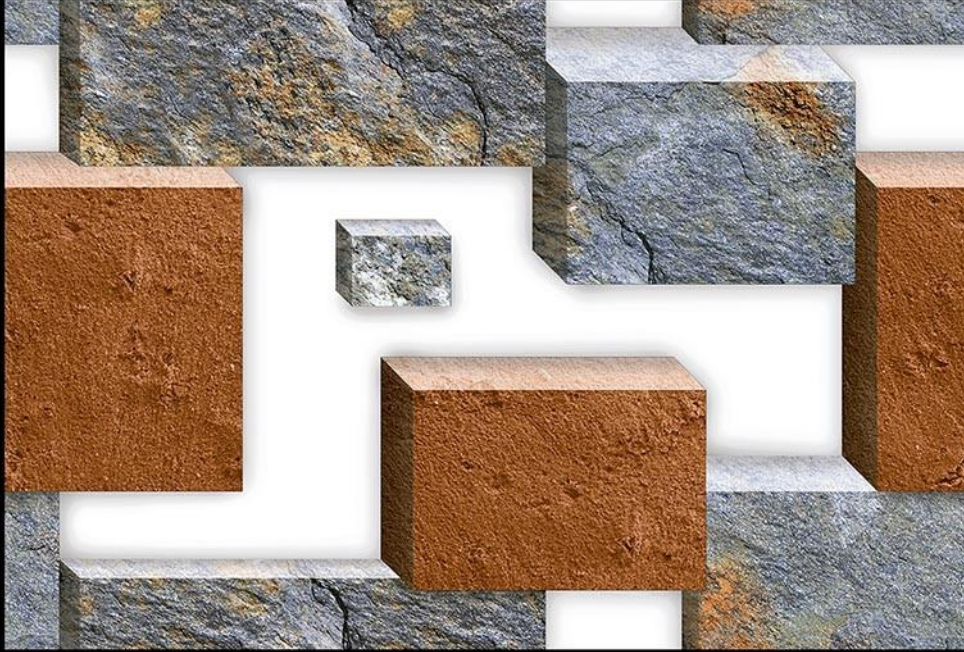

**206**  
PLAIN PUNCH

Matching Floor Available in 300 x 300 mm

100%  
WATER  
PROOF

Applications

DIGITAL  
WALL TILES

MATT  
FINISH

SANVT  
CERAMIK

207