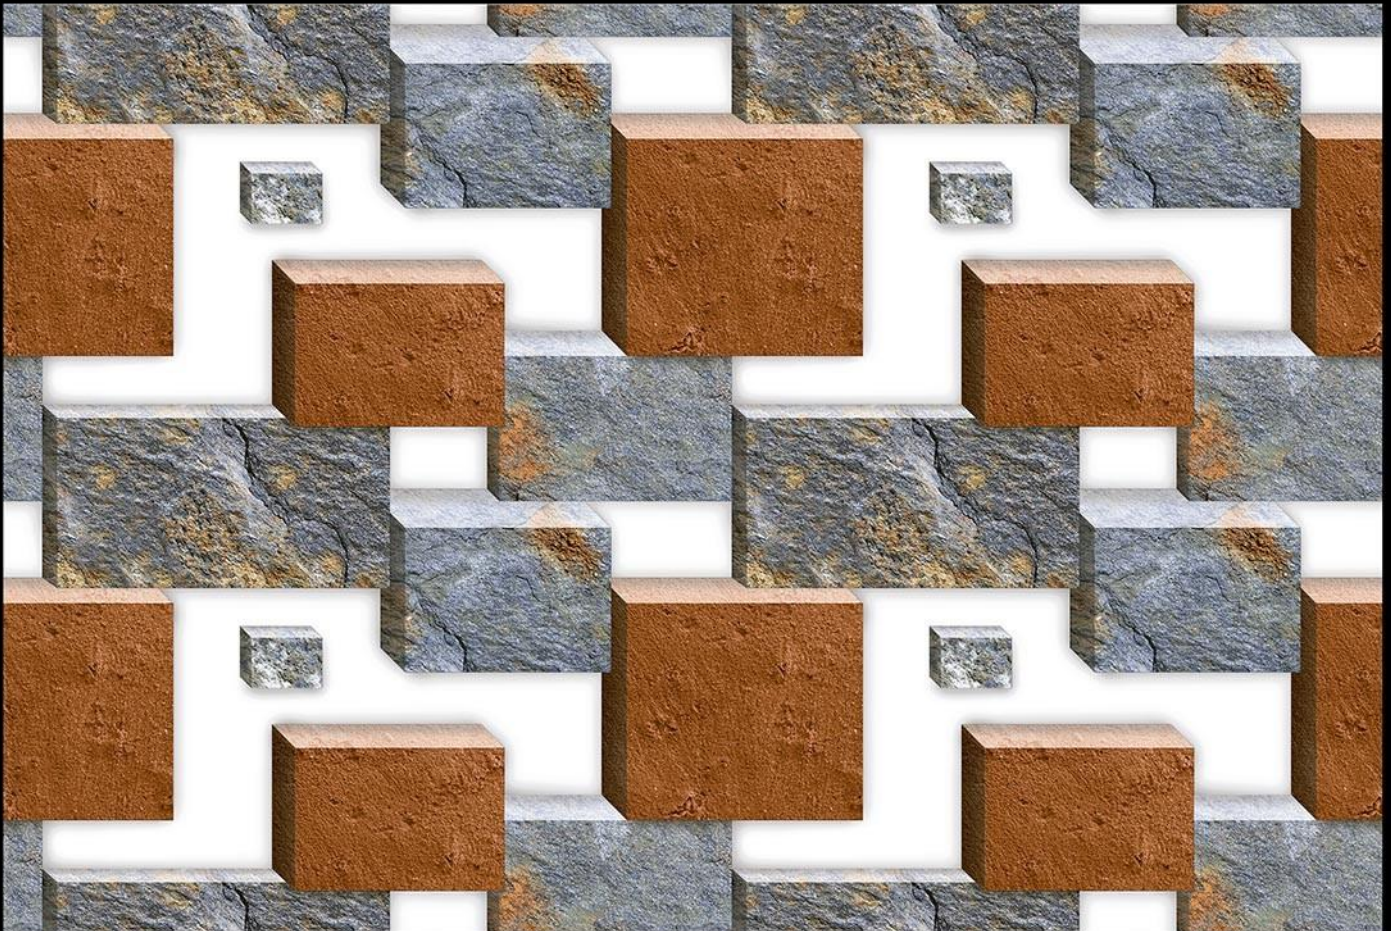

**206**  
PLAIN PUNCH

Matching Floor Available in 300 x 300 mm

100%  
WATER  
PROOF

Applications

DIGITAL  
WALL TILES

MATT  
FINISH

SANVT  
CERAMIK

207