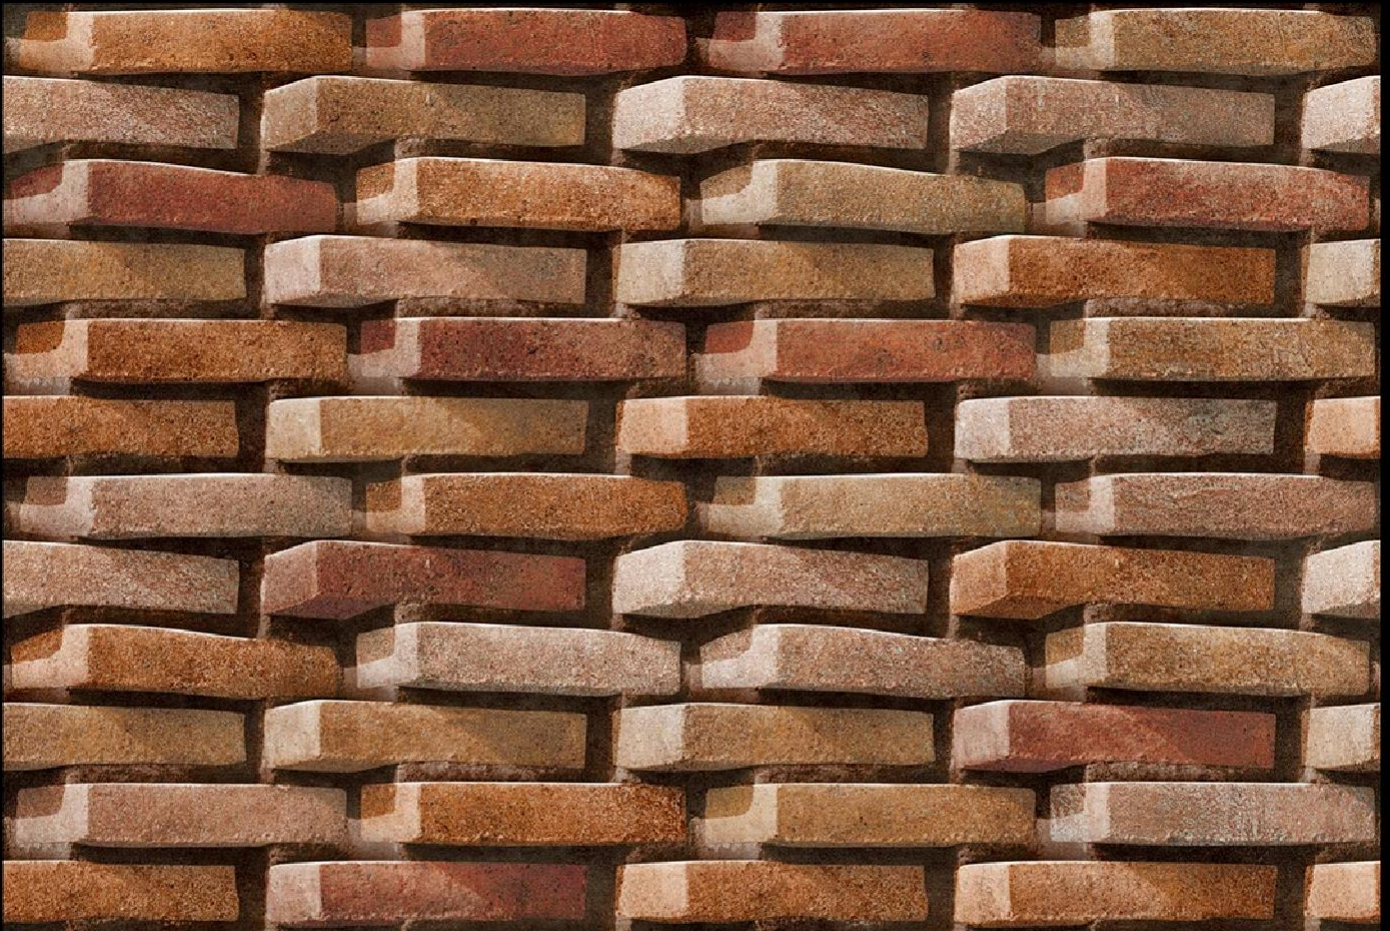

Matching Floor Available in 300 x 300 mm

100%
WATER
PROOF

Applications