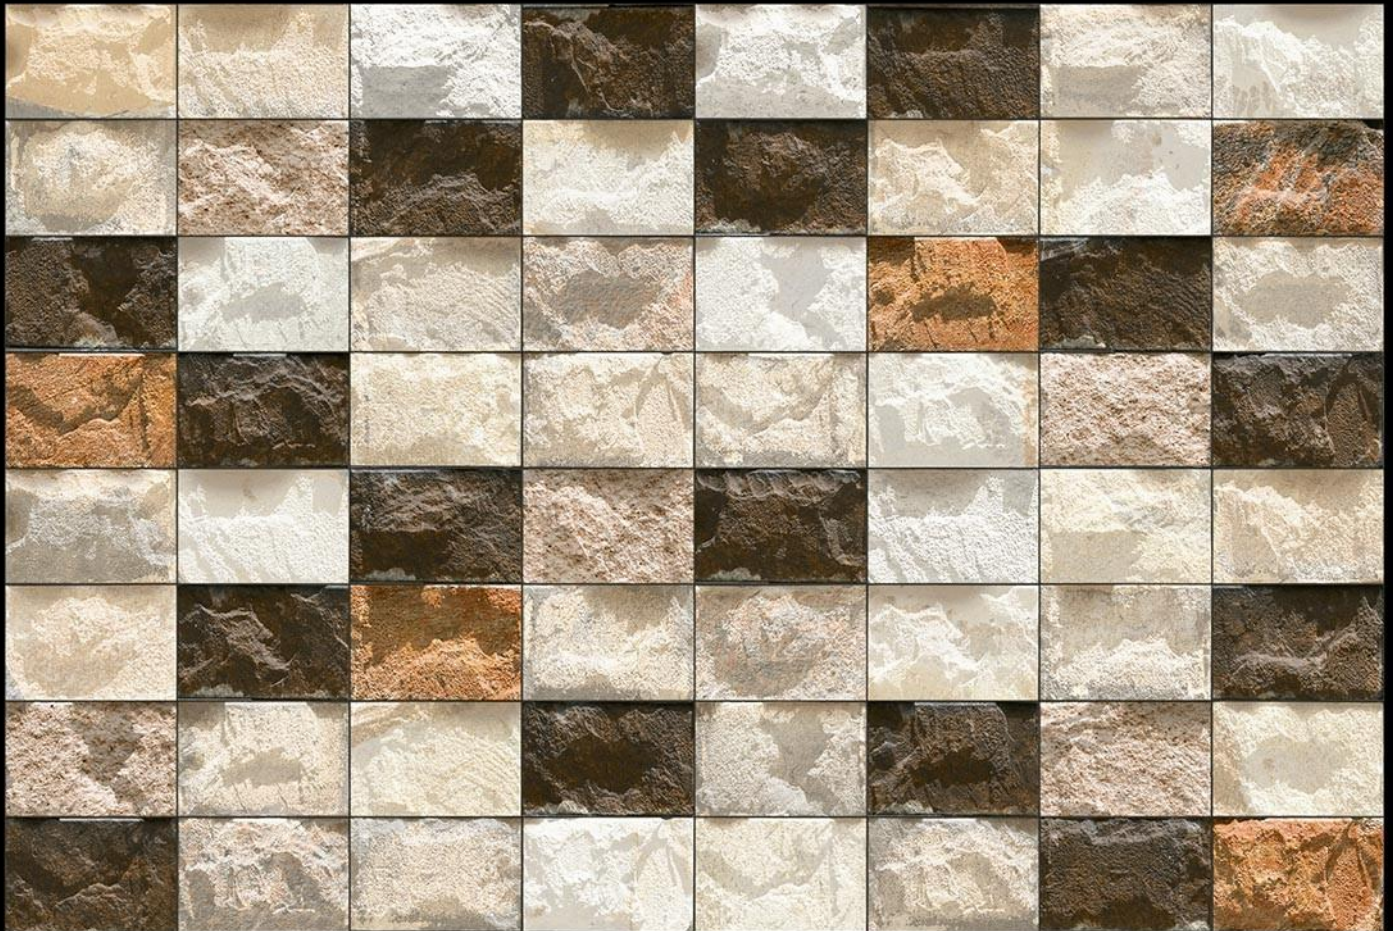

Matching Floor Available in 300 x 300 mm

100%
WATER
PROOF

Applications