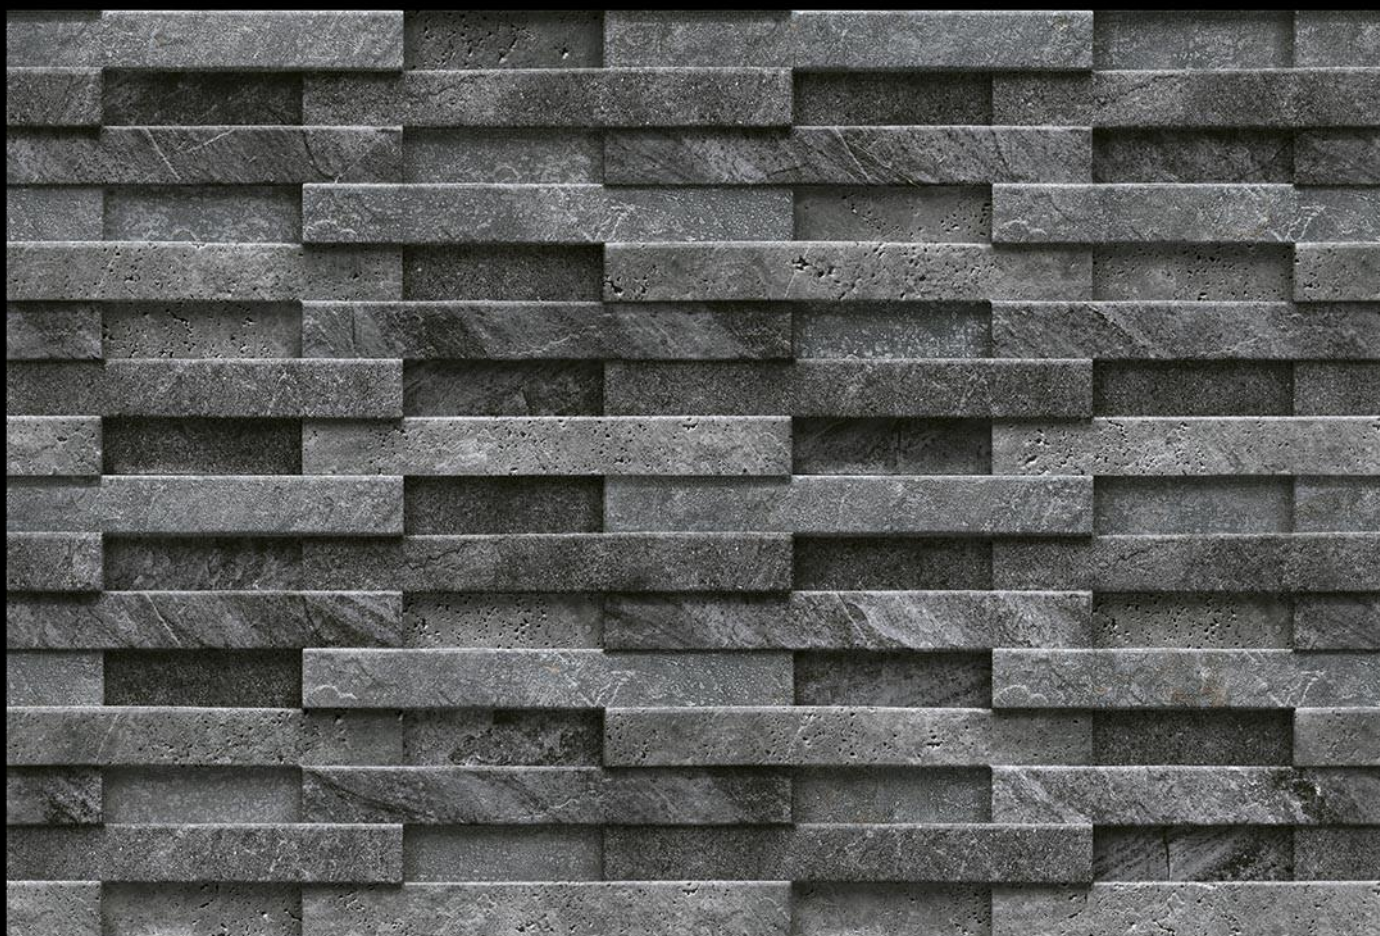

273

Matching Floor Available in 300 x 300 mm

100%  
WATER  
PROOF

Applications

DIGITAL  
WALL TILES

MATT  
FINISH

SANVT  
CERAMIK

274