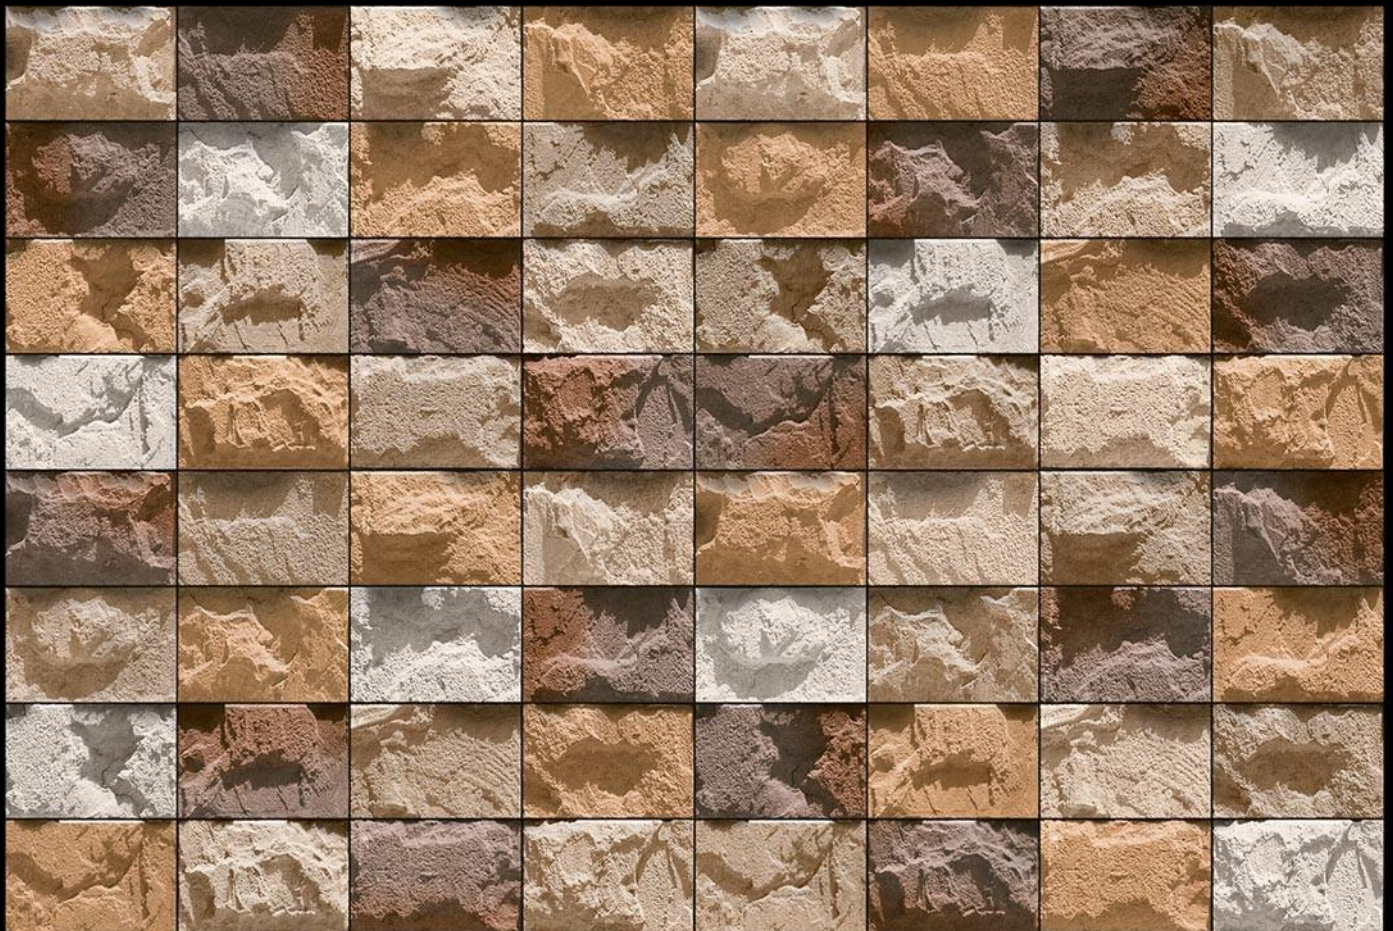

Matching Floor Available in 300 x 300 mm

100%  
WATER  
PROOF

Applications

DIGITAL  
WALL TILES

MATT  
FINISH

SANVT  
CERAMIK

275

Matching Floor Available in 300 x 300 mm