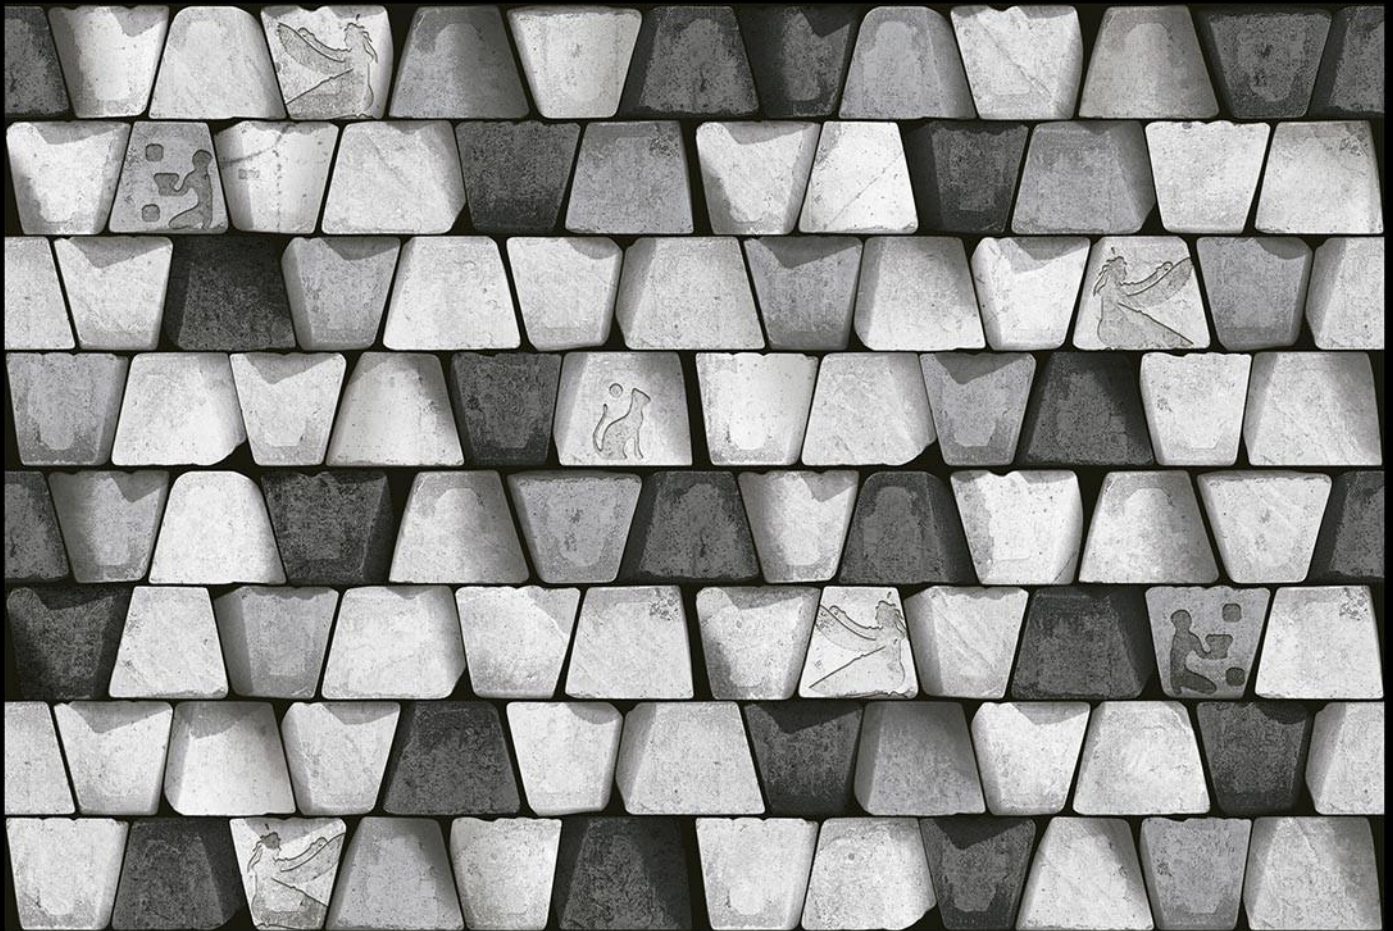

Matching Floor Available in 300 x 300 mm

100%
WATER
PROOF

Applications