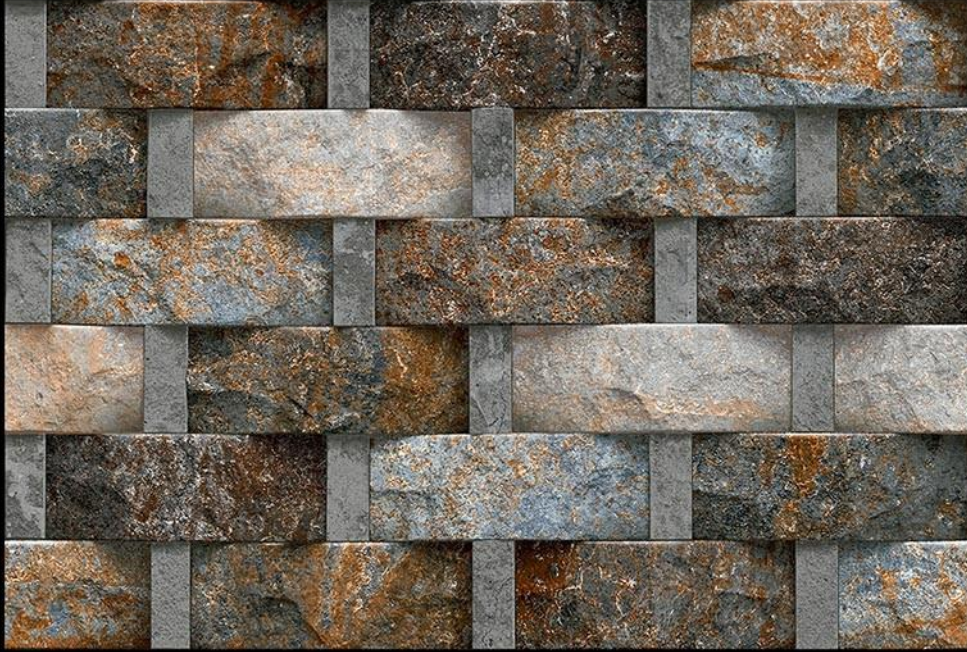

DIGITAL
WALL TILES

MATT
FINISH

SANVT
CERAMIK

257