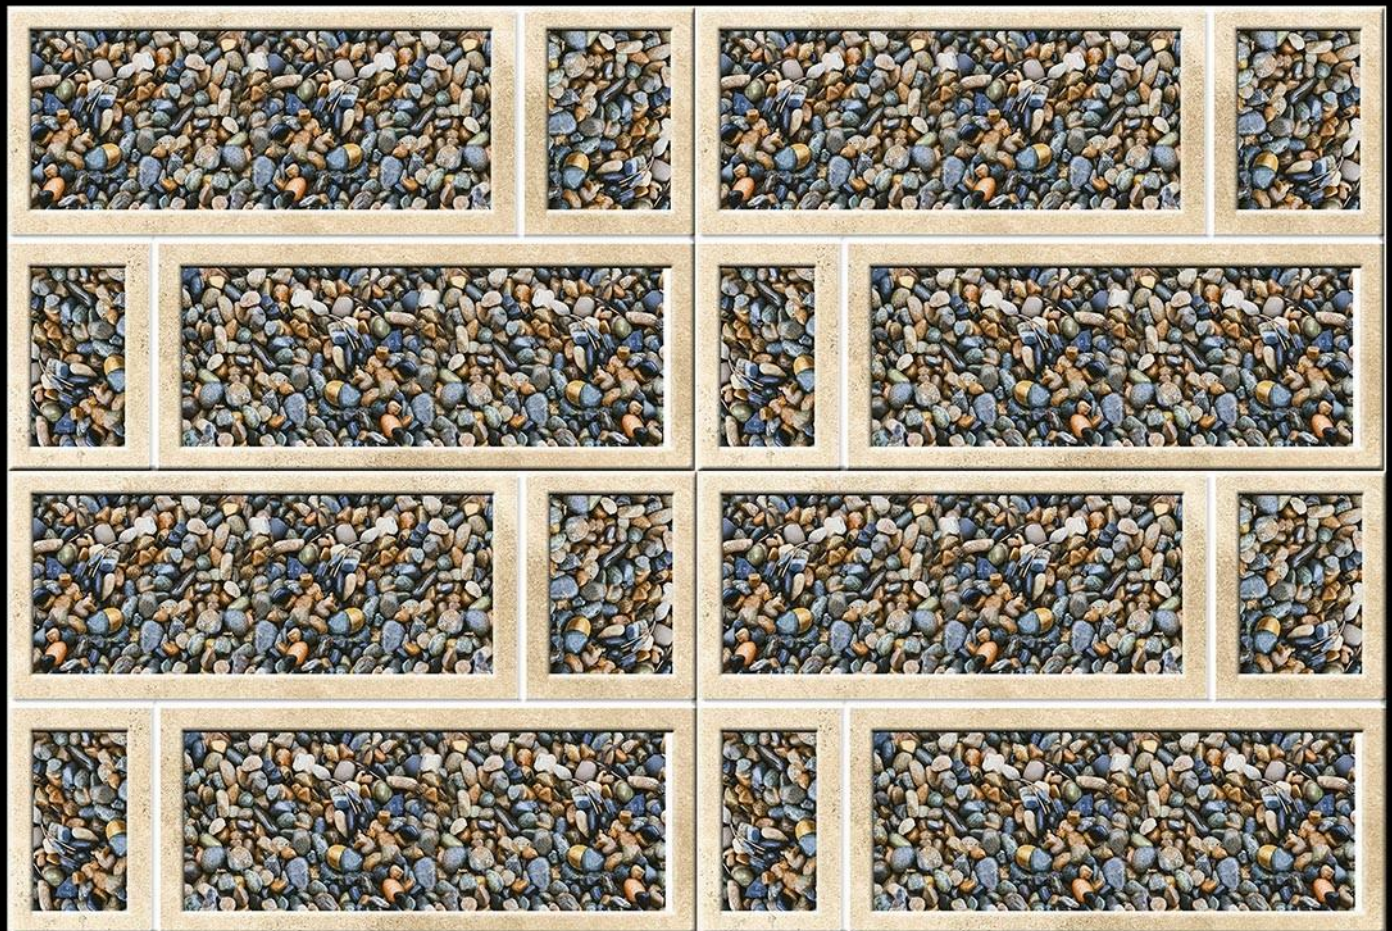

Matching Floor Available in 300 x 300 mm

100%
WATER
PROOF

Applications